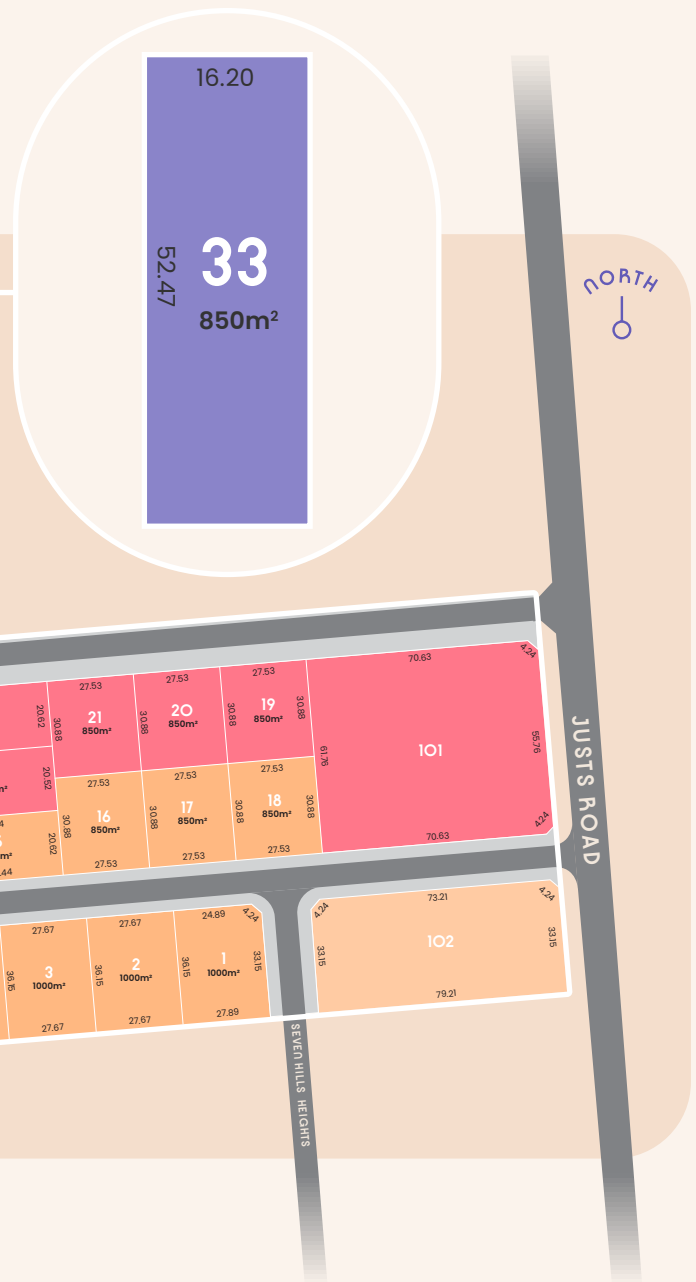

LOT 33 63-69 JUSTS ROAD SELICKS BEACH, SA 5174

Selicks is a new boutique land release at Selicks Beach south of Adelaide on the stunning Fleurieu Peninsula. Located on Justs Road, 875m from the ocean's edge, Selicks consists of 41 generously sized allotments providing the perfect opportunity to create the beachside home and lifestyle you've been dreaming of.

FRONTAGE	16.20M
SIZE	850SQM

- Stage 1
- Stage 3
- Stage 2
- Stage 4

← Selicks Beach 875m

For marketing only, please rely on plan of division for measurement.