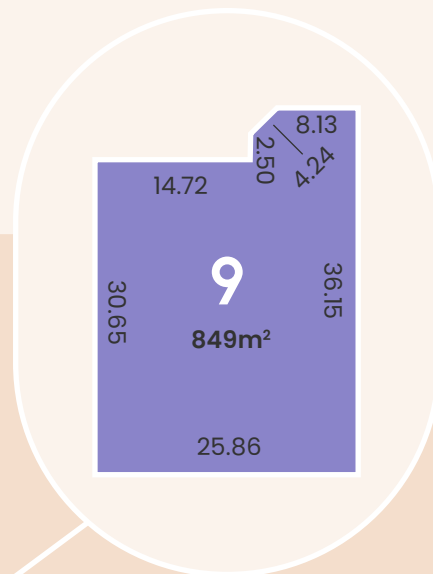

LOT 9 63-69 JUSTS ROAD SELICKS BEACH, SA 5174

Sellicks is a new boutique land release at Sellicks Beach south of Adelaide on the stunning Fleurieu Peninsula. Located on Justs Road, 875m from the ocean's edge, Sellicks consists of 41 generously sized allotments providing the perfect opportunity to create the beachside home and lifestyle you've been dreaming of.

FRONTAGE	25.86M
SIZE	849SQM

- Stage 1
- Stage 3
- Stage 2
- Stage 4

For marketing only, please rely on plan of division for measurement.