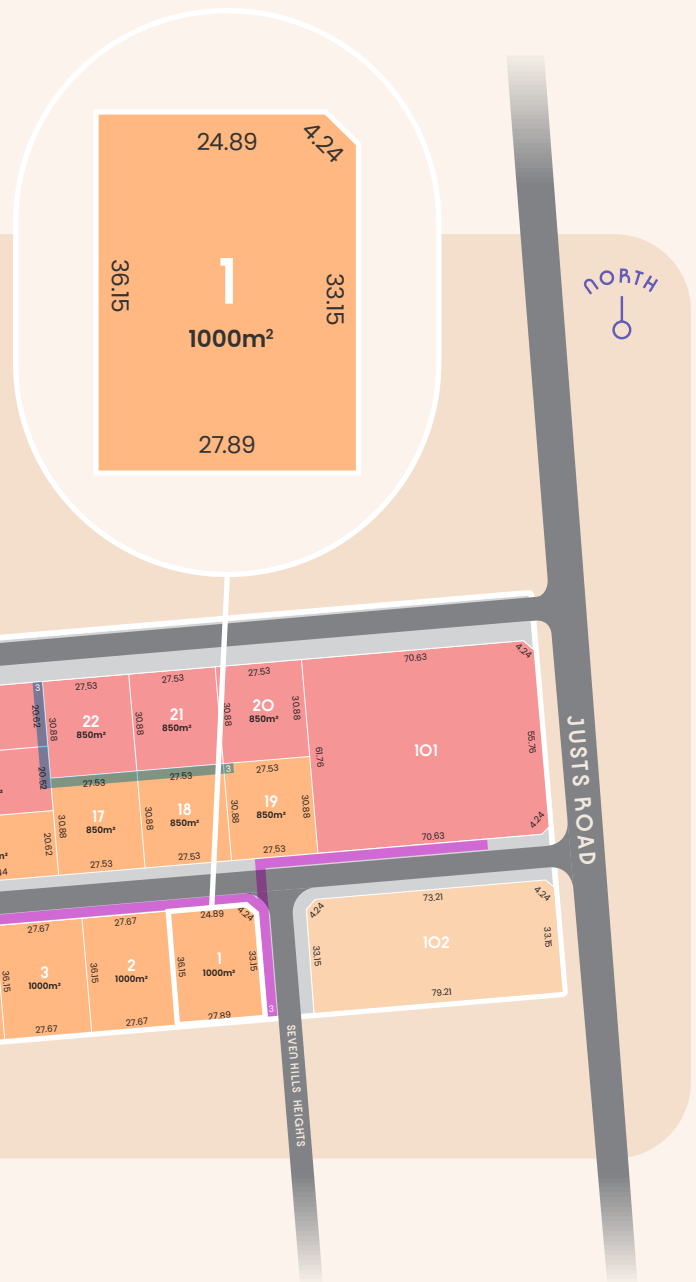

SELICKS

LOT 1

63-69 JUSTS ROAD
SELICKS BEACH, SA 5174

Selicks is a new boutique land release at Selicks Beach south of Adelaide on the stunning Fleurieu Peninsula. Located on Justs Road, 875m from the ocean's edge, Selicks consists of 42 generously sized allotments providing the perfect opportunity to create the beachside home and lifestyle you've been dreaming of.

FRONTAGE	24.89M
SIZE	1000SQM

- Stage 1
- Stage 3
- Stormwater Pipe
- Stage 2
- Stage 4
- High Voltage

For marketing only, please rely on plan of division for measurement.