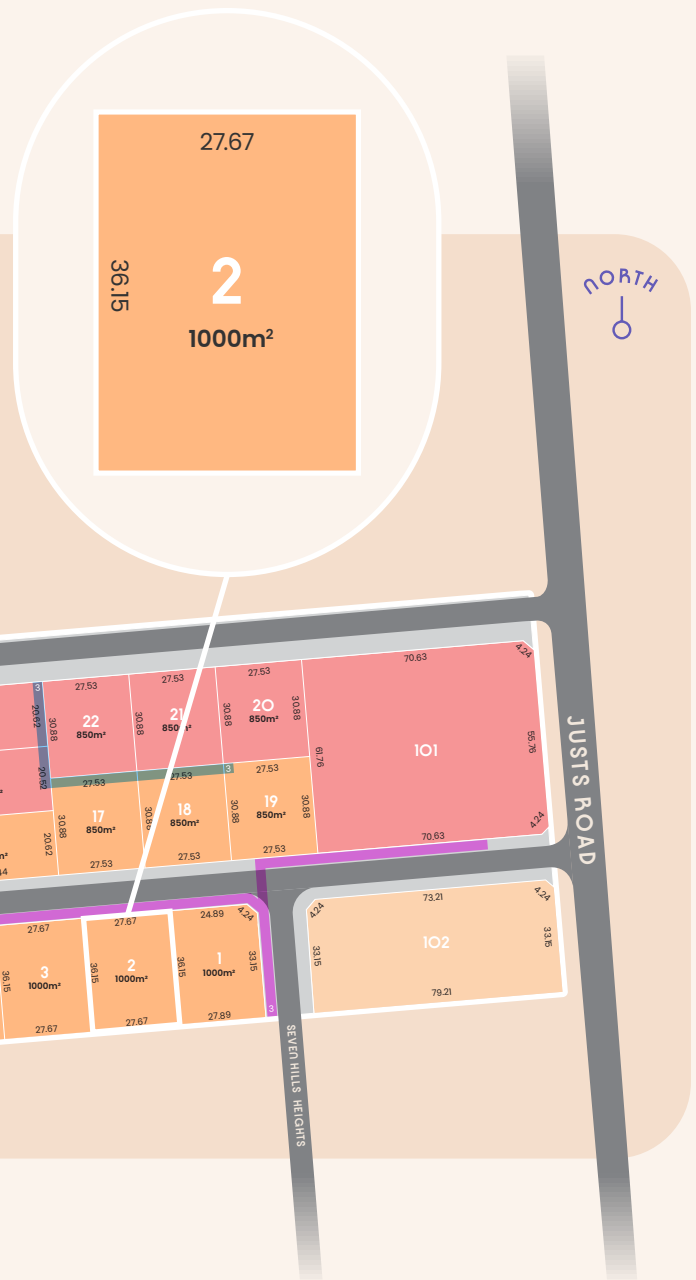

SELICKS

LOT 2 63-69 JUSTS ROAD SELICKS BEACH, SA 5174

Selicks is a new boutique land release at Selicks Beach south of Adelaide on the stunning Fleurieu Peninsula. Located on Justs Road, 875m from the ocean's edge, Selicks consists of 42 generously sized allotments providing the perfect opportunity to create the beachside home and lifestyle you've been dreaming of.

FRONTAGE	27.67M
SIZE	1000SQM

- Stage 1
- Stage 3
- Stormwater Pipe
- Stage 2
- Stage 4
- High Voltage

For marketing only, please rely on plan of division for measurement.