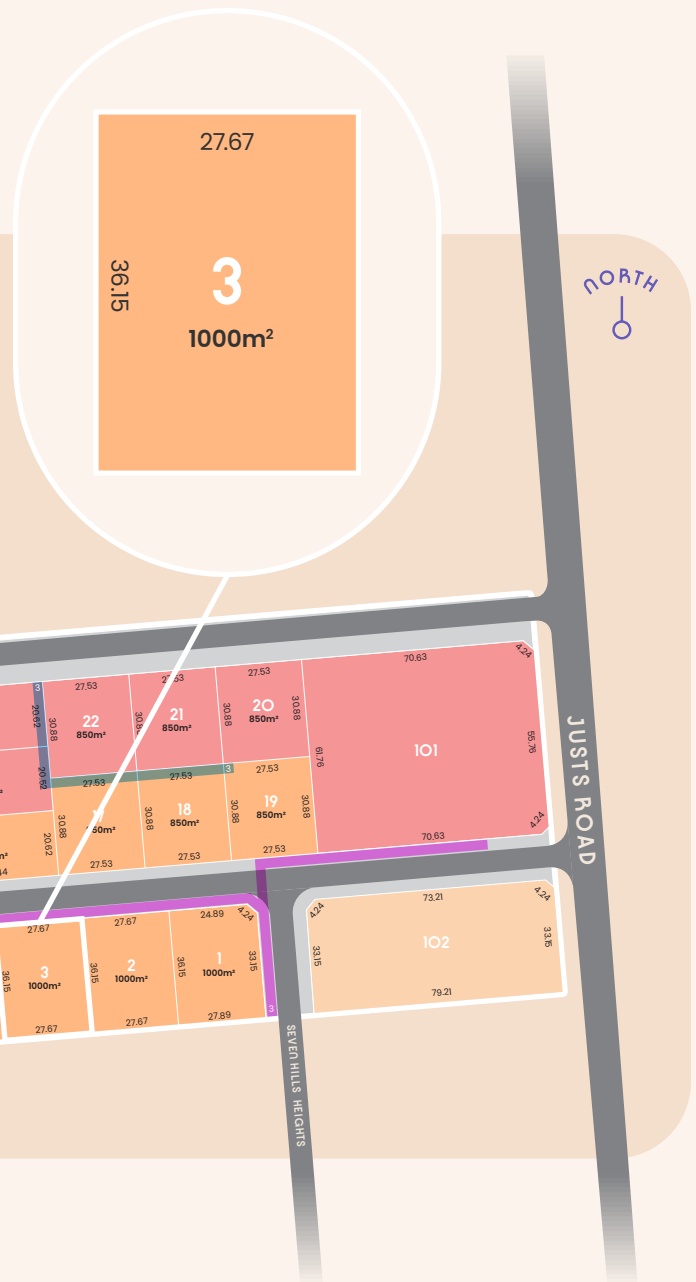

SELICKS

LOT 3 63-69 JUSTS ROAD SELICKS BEACH, SA 5174

Selicks is a new boutique land release at Selicks Beach south of Adelaide on the stunning Fleurieu Peninsula. Located on Justs Road, 875m from the ocean's edge, Selicks consists of 42 generously sized allotments providing the perfect opportunity to create the beachside home and lifestyle you've been dreaming of.

FRONTAGE	27.67M
SIZE	1000SQM

- Stage 1
- Stage 3
- Stormwater Pipe
- Stage 2
- Stage 4
- High Voltage

← Selicks Beach 875m

For marketing only, please rely on plan of division for measurement.