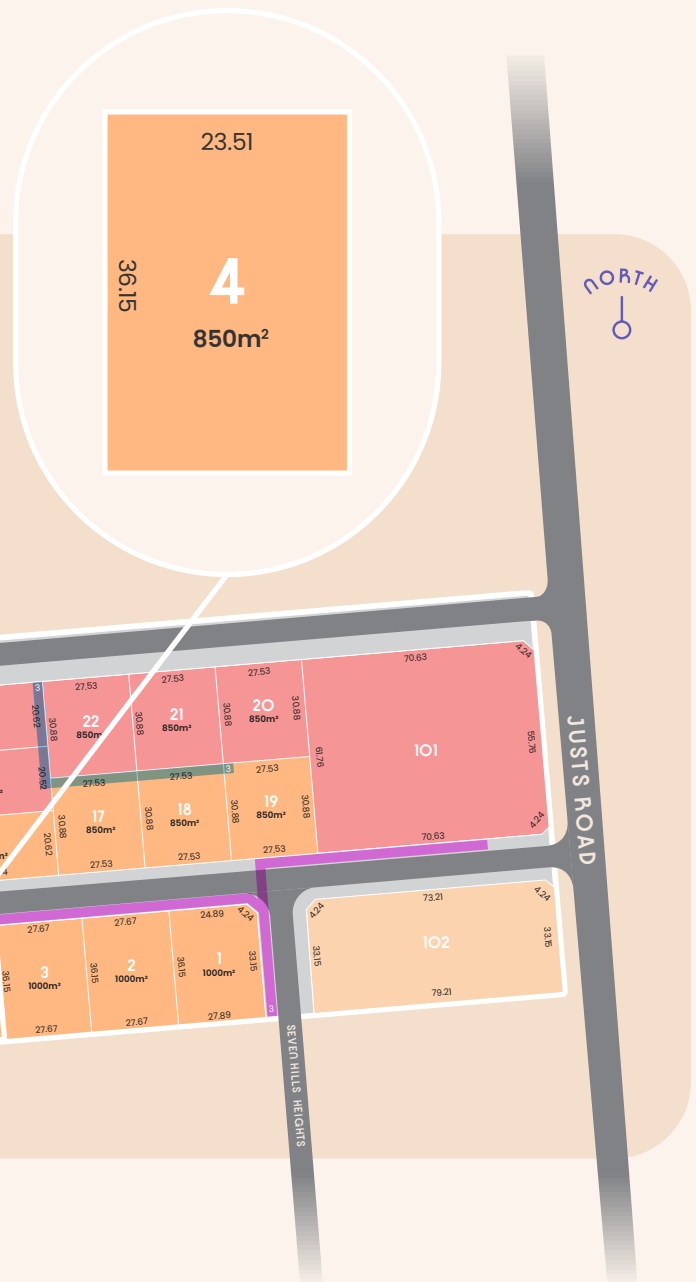

SELICKS

LOT 4 63-69 JUSTS ROAD SELICKS BEACH, SA 5174

Selicks is a new boutique land release at Selicks Beach south of Adelaide on the stunning Fleurieu Peninsula. Located on Justs Road, 875m from the ocean's edge, Selicks consists of 42 generously sized allotments providing the perfect opportunity to create the beachside home and lifestyle you've been dreaming of.

FRONTAGE	23.51M
SIZE	850SQM

- Stage 1
- Stage 3
- Stormwater Pipe
- Stage 2
- Stage 4
- High Voltage

← Selicks Beach 875m

For marketing only, please rely on plan of division for measurement.