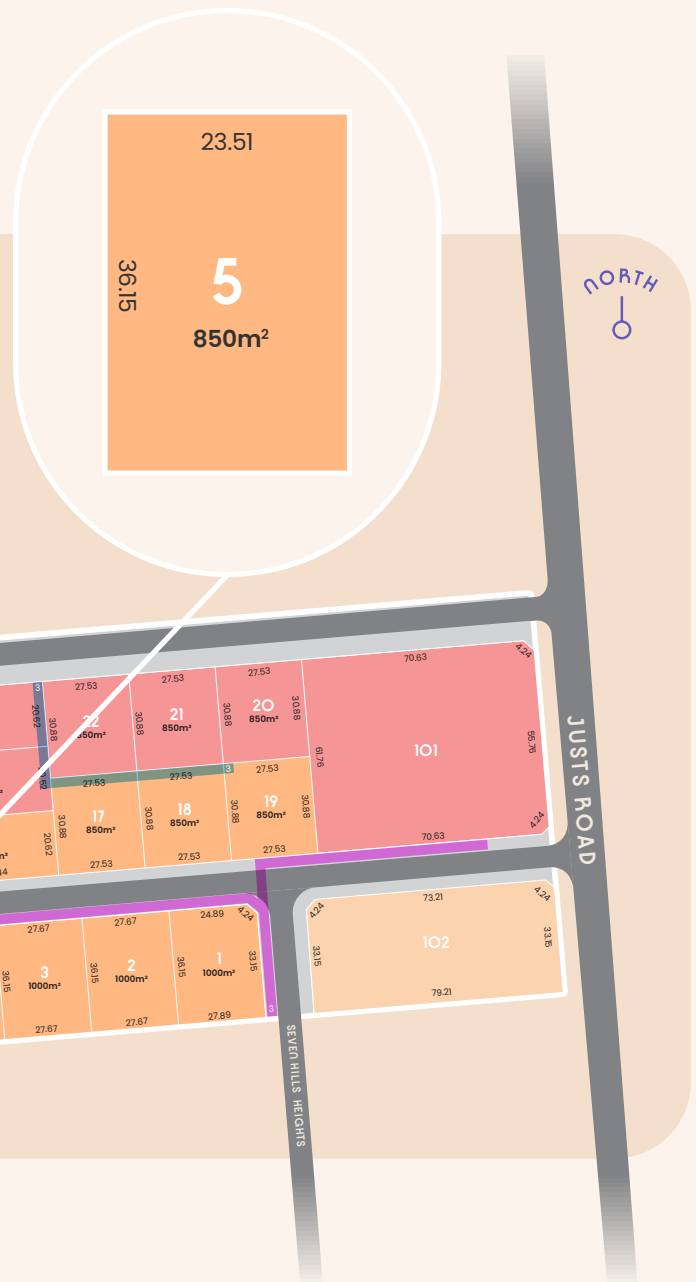

SELICKS

LOT 5 63-69 JUSTS ROAD SELICKS BEACH, SA 5174

Sellicks is a new boutique land release at Sellicks Beach south of Adelaide on the stunning Fleurieu Peninsula. Located on Justs Road, 875m from the ocean's edge, Sellicks consists of 42 generously sized allotments providing the perfect opportunity to create the beachside home and lifestyle you've been dreaming of.

FRONTAGE	23.51M
SIZE	850SQM

- Stage 1
- Stage 3
- Stormwater Pipe
- Stage 2
- Stage 4
- High Voltage

← Sellicks Beach 875m

For marketing only, please rely on plan of division for measurement.