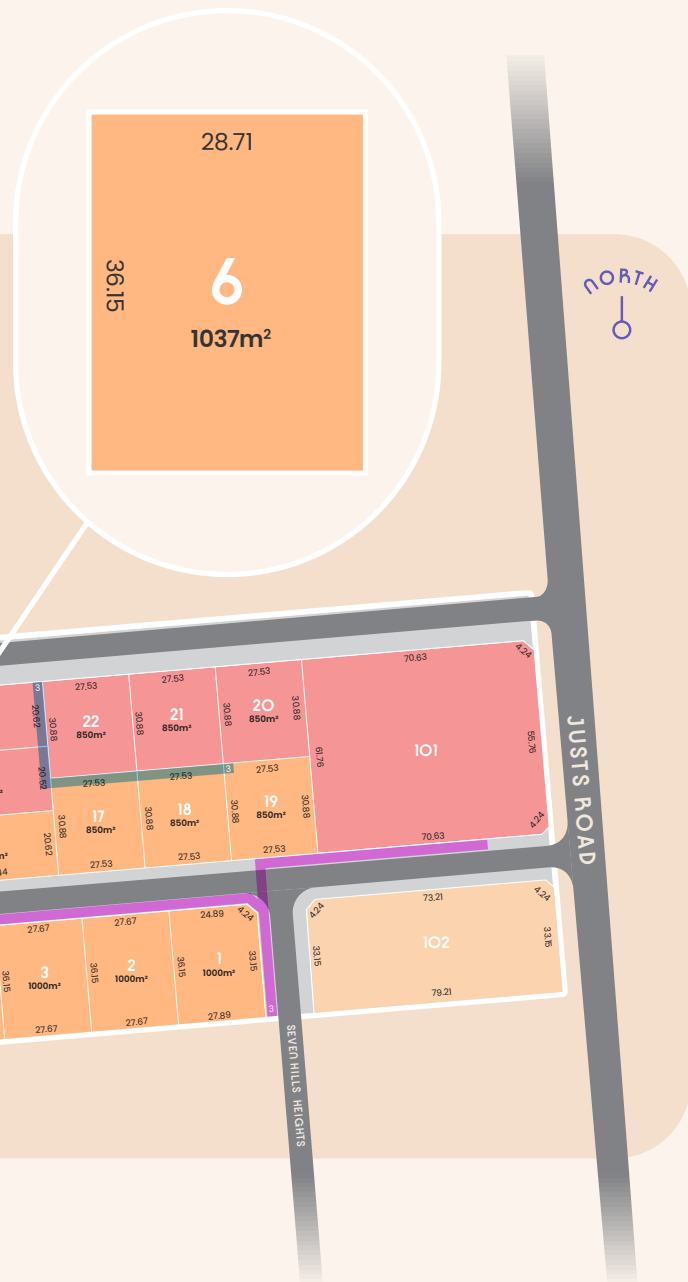

## LOT 6 63-69 JUSTS ROAD SELICKS BEACH, SA 5174

Sellicks is a new boutique land release at Sellicks Beach south of Adelaide on the stunning Fleurieu Peninsula. Located on Justs Road, 875m from the ocean's edge, Sellicks consists of 42 generously sized allotments providing the perfect opportunity to create the beachside home and lifestyle you've been dreaming of.

FRONTAGE	28.71M
SIZE	1037SQM

- Stage 1
- Stage 3
- Stormwater Pipe
- Stage 2
- Stage 4
- High Voltage

For marketing only, please rely on plan of division for measurement.