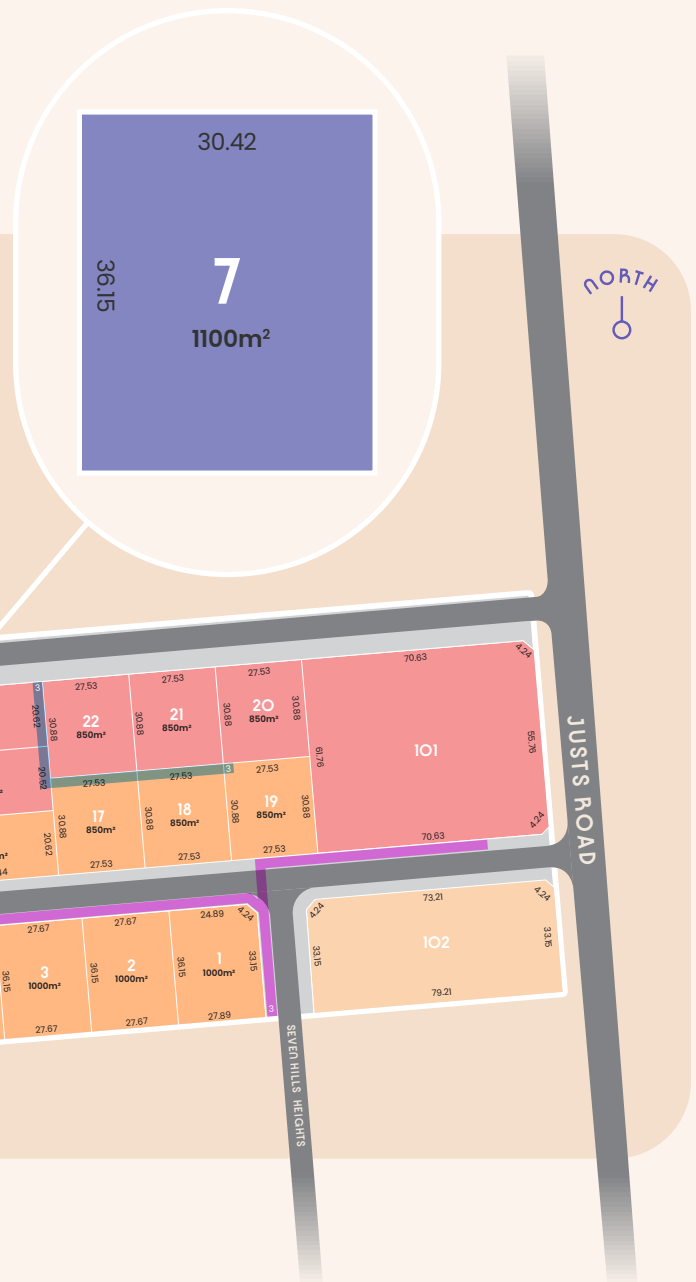

SELICKS

HOW LIFE SHOULD BE

LOT 7 63-69 JUSTS ROAD SELICKS BEACH, SA 5174

Selicks is a new boutique land release at Selicks Beach south of Adelaide on the stunning Fleurieu Peninsula. Located on Justs Road, 875m from the ocean's edge, Selicks consists of 42 generously sized allotments providing the perfect opportunity to create the beachside home and lifestyle you've been dreaming of.

FRONTAGE	30.42M
SIZE	1100SQM

- Stage 1
- Stage 3
- Stormwater Pipe
- Stage 2
- Stage 4
- High Voltage

For marketing only, please rely on plan of division for measurement.