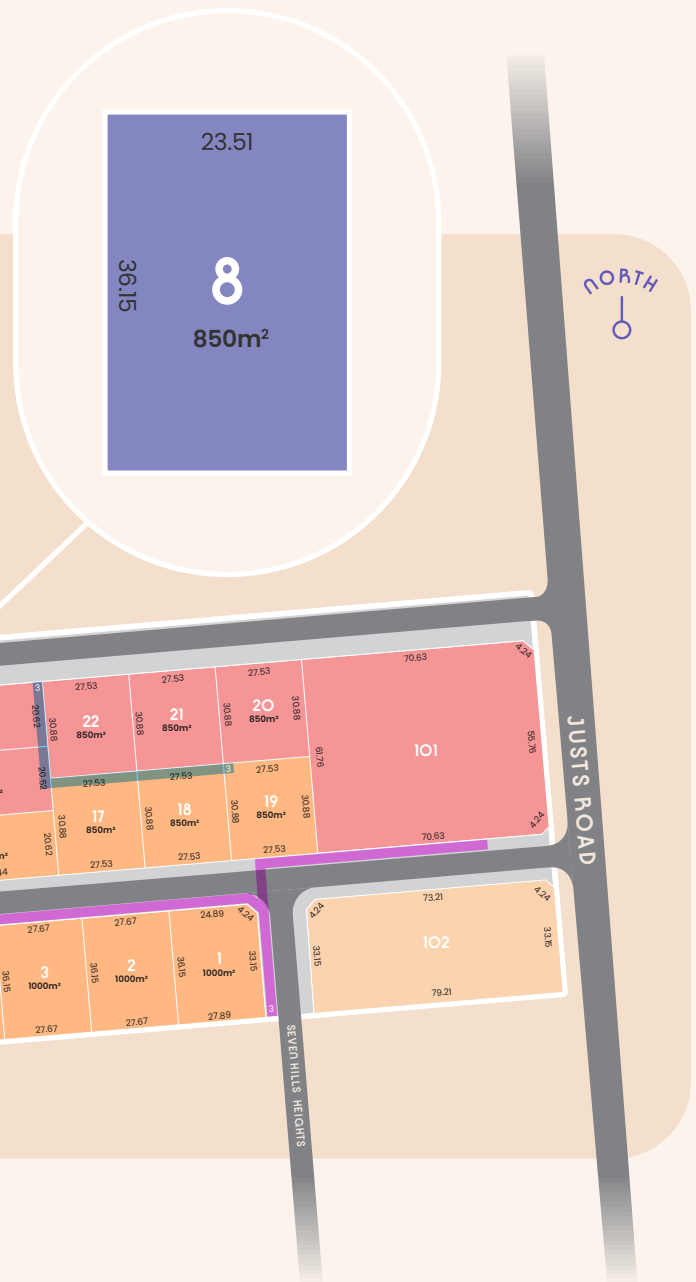

SELICKS

LOT 8 63-69 JUSTS ROAD SELICKS BEACH, SA 5174

Sellicks is a new boutique land release at Sellicks Beach south of Adelaide on the stunning Fleurieu Peninsula. Located on Justs Road, 875m from the ocean's edge, Sellicks consists of 42 generously sized allotments providing the perfect opportunity to create the beachside home and lifestyle you've been dreaming of.

FRONTAGE	23.51M
SIZE	850SQM

- Stage 1
- Stage 3
- Stormwater Pipe
- Stage 2
- Stage 4
- High Voltage

← Sellicks Beach 875m

For marketing only, please rely on plan of division for measurement.