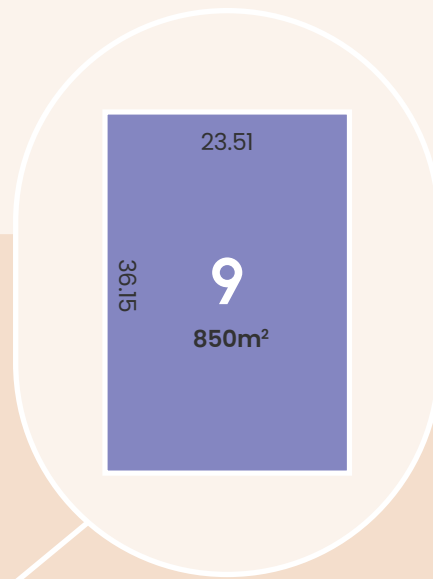

SELICKS

LOT 9

63-69 JUSTS ROAD
SELICKS BEACH, SA 5174

Selicks is a new boutique land release at Selicks Beach south of Adelaide on the stunning Fleurieu Peninsula. Located on Justs Road, 875m from the ocean's edge, Selicks consists of 42 generously sized allotments providing the perfect opportunity to create the beachside home and lifestyle you've been dreaming of.

FRONTAGE	23.51M
SIZE	850SQM

- Stage 1
- Stage 3
- Stormwater Pipe
- Stage 2
- Stage 4
- High Voltage

← Selicks Beach 875m

For marketing only, please rely on plan of division for measurement.