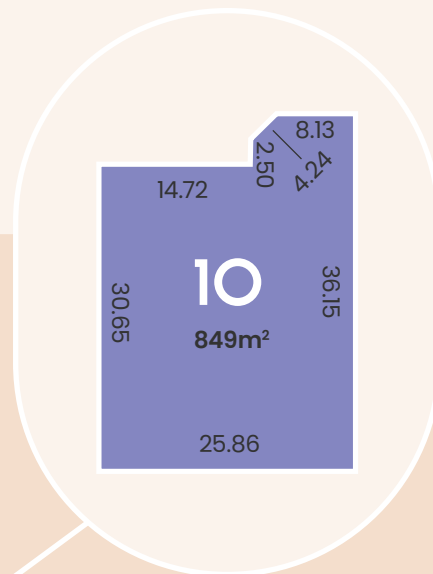

## LOT 10 63-69 JUSTS ROAD SELICKS BEACH, SA 5174

Selicks is a new boutique land release at Selicks Beach south of Adelaide on the stunning Fleurieu Peninsula. Located on Justs Road, 875m from the ocean's edge, Selicks consists of 42 generously sized allotments providing the perfect opportunity to create the beachside home and lifestyle you've been dreaming of.

FRONTAGE	14.72M
SIZE	849SQM

- Stage 1
- Stage 3
- Stormwater Pipe
- Stage 2
- Stage 4
- High Voltage

← Selicks Beach 875m

For marketing only, please rely on plan of division for measurement.