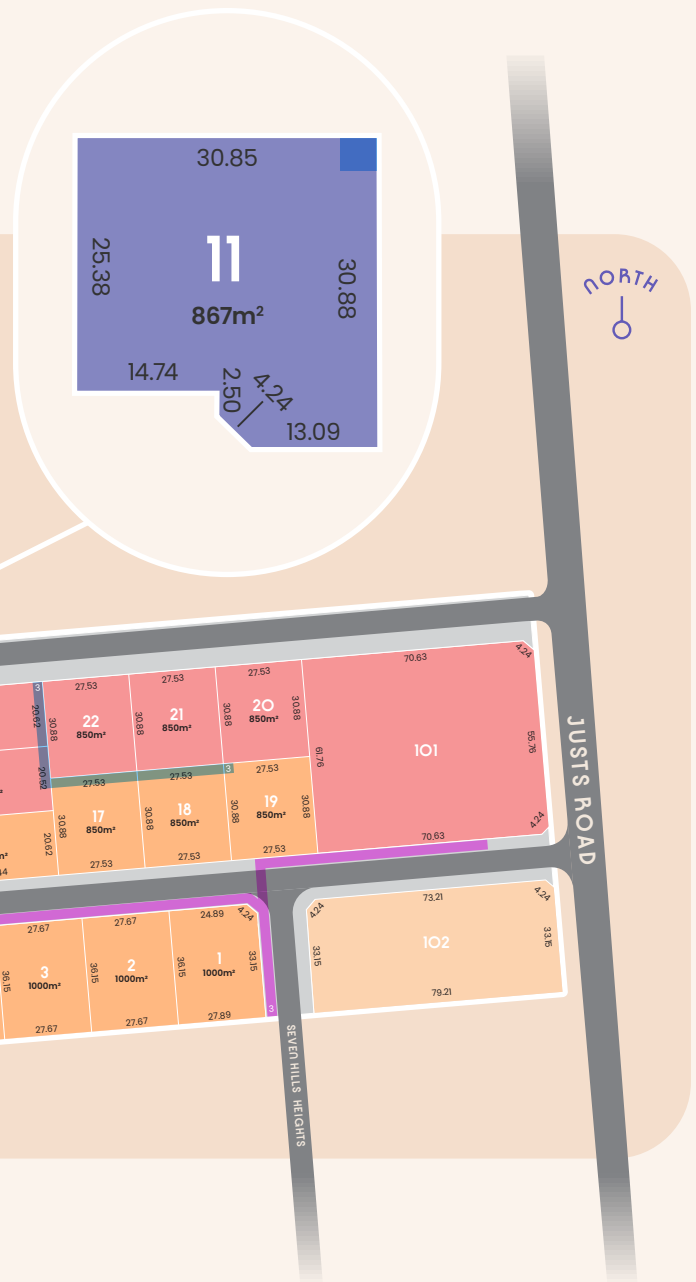

SELICKS

LOT 11 63-69 JUSTS ROAD SELICKS BEACH, SA 5174

Selicks is a new boutique land release at Selicks Beach south of Adelaide on the stunning Fleurieu Peninsula. Located on Justs Road, 875m from the ocean's edge, Selicks consists of 42 generously sized allotments providing the perfect opportunity to create the beachside home and lifestyle you've been dreaming of.

FRONTAGE	13.09M
SIZE	867SQM

- Stage 1
- Stage 3
- Stormwater Pipe
- Stage 2
- Stage 4
- High Voltage

← Selicks Beach 875m

For marketing only, please rely on plan of division for measurement.