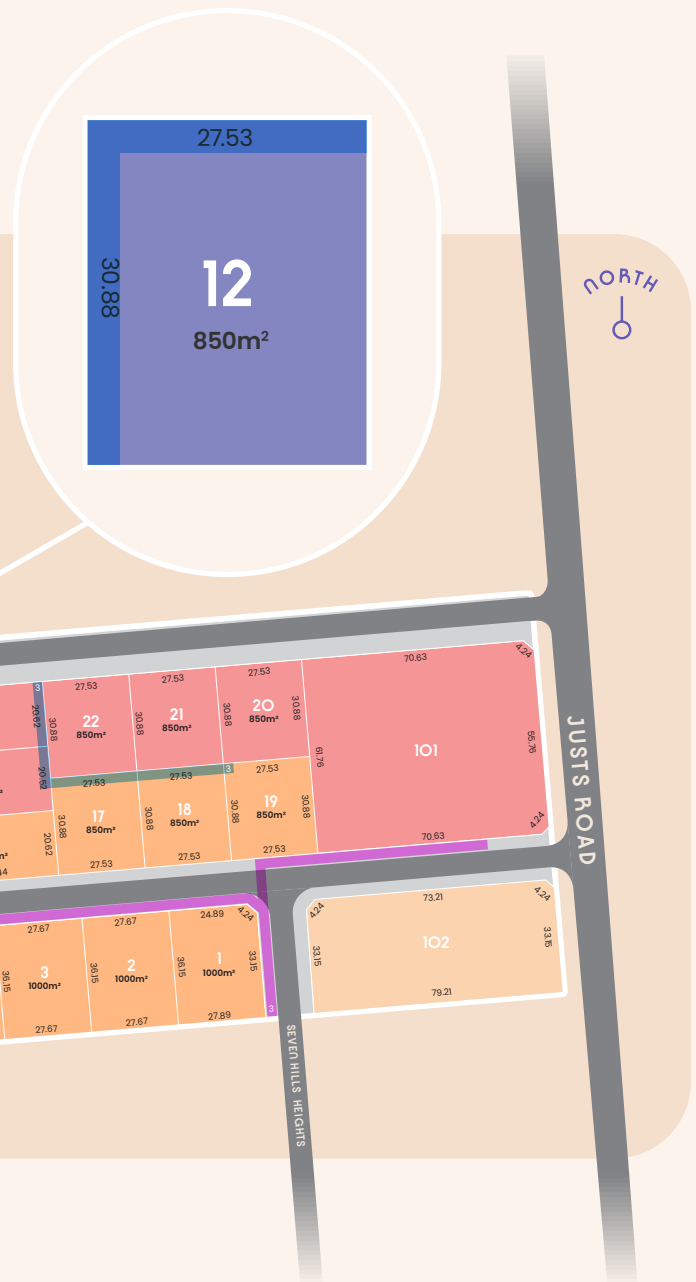

SELICKS

HOW LIFE SHOULD BE

LOT 12 63-69 JUSTS ROAD SELICKS BEACH, SA 5174

Selicks is a new boutique land release at Selicks Beach south of Adelaide on the stunning Fleurieu Peninsula. Located on Justs Road, 875m from the ocean's edge, Selicks consists of 42 generously sized allotments providing the perfect opportunity to create the beachside home and lifestyle you've been dreaming of.

FRONTAGE	27.53M
SIZE	850SQM

- Stage 1
- Stage 3
- Stormwater Pipe
- Stage 2
- Stage 4
- High Voltage

For marketing only, please rely on plan of division for measurement.