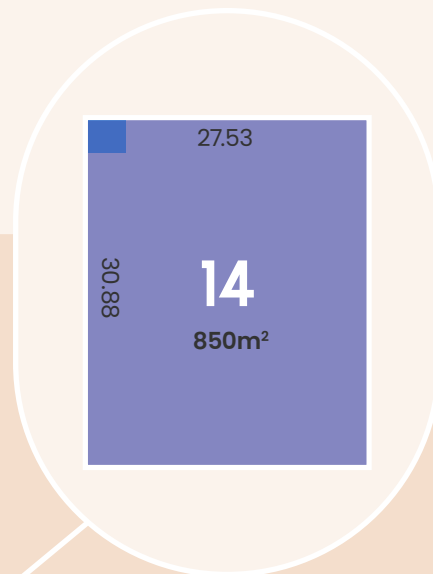

FRONTAGE	27.53M
SIZE	850SQM

- Stage 1
- Stage 3
- Stormwater Pipe
- Stage 2
- Stage 4
- High Voltage

← Sellicks Beach 875m

For marketing only, please rely on plan of division for measurement.