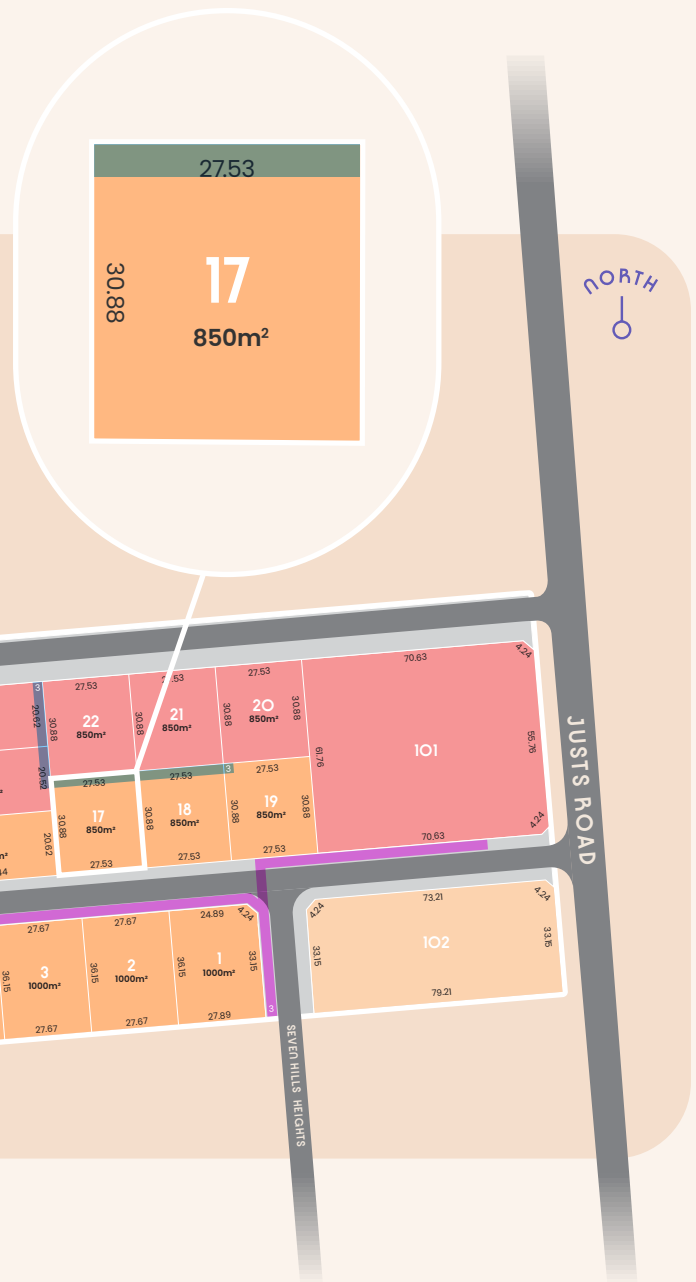

## LOT 17 63-69 JUSTS ROAD SELICKS BEACH, SA 5174

Sellicks is a new boutique land release at Sellicks Beach south of Adelaide on the stunning Fleurieu Peninsula. Located on Justs Road, 875m from the ocean's edge, Sellicks consists of 42 generously sized allotments providing the perfect opportunity to create the beachside home and lifestyle you've been dreaming of.

FRONTAGE	27.53M
SIZE	850SQM

- Stage 1
- Stage 3
- Stormwater Pipe
- Stage 2
- Stage 4
- High Voltage

← Sellicks Beach 875m

For marketing only, please rely on plan of division for measurement.