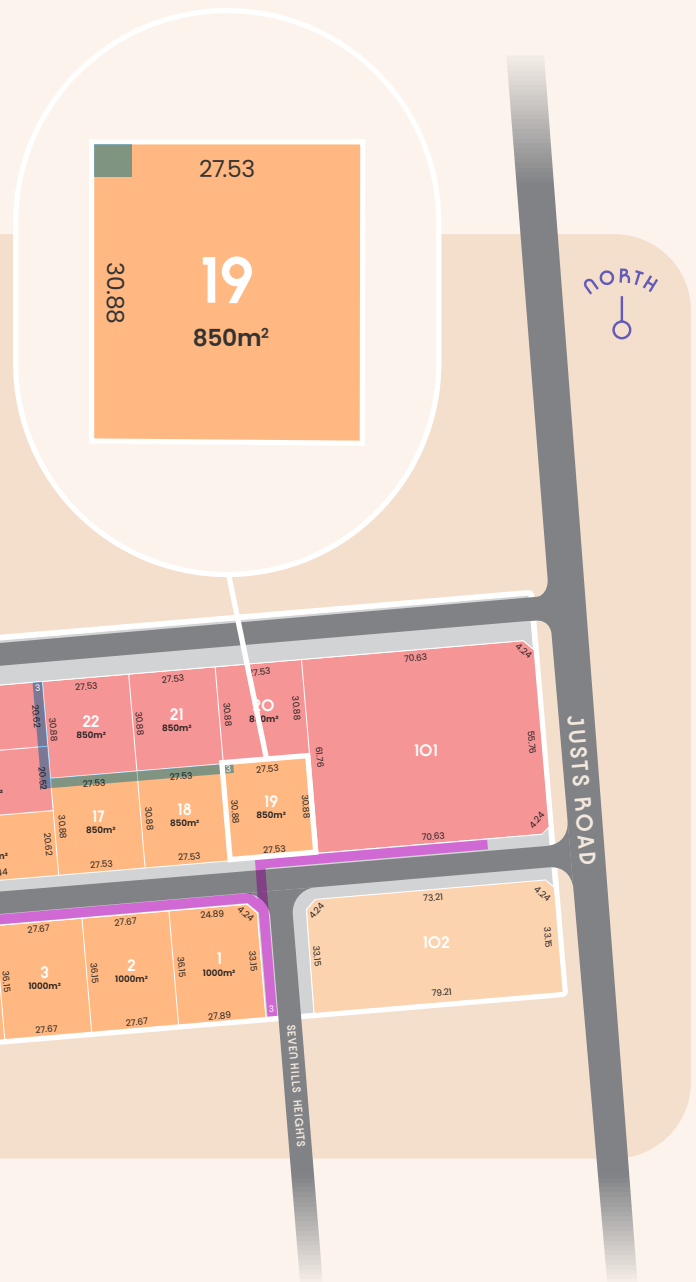

SELICKS

LOT 19 63-69 JUSTS ROAD SELICKS BEACH, SA 5174

Selicks is a new boutique land release at Selicks Beach south of Adelaide on the stunning Fleurieu Peninsula. Located on Justs Road, 875m from the ocean's edge, Selicks consists of 42 generously sized allotments providing the perfect opportunity to create the beachside home and lifestyle you've been dreaming of.

FRONTAGE	27.53M
SIZE	850SQM

- Stage 1
- Stage 3
- Stormwater Pipe
- Stage 2
- Stage 4
- High Voltage

← Selicks Beach 875m

For marketing only, please rely on plan of division for measurement.