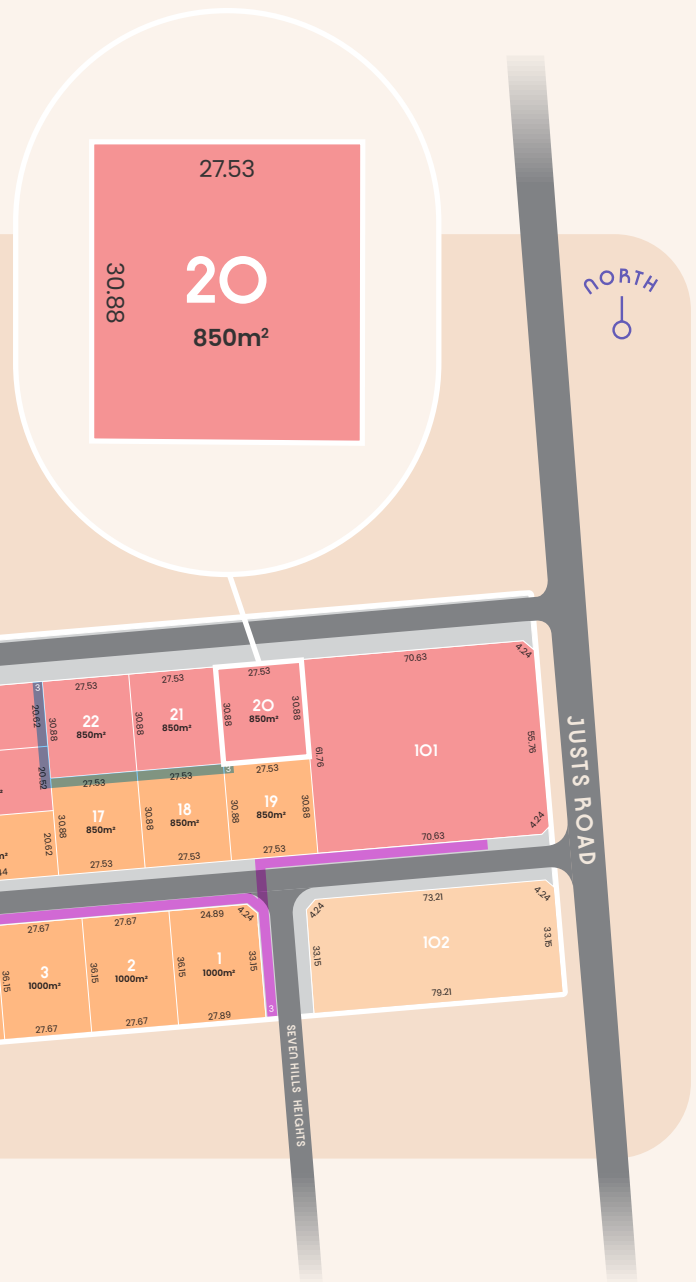

## LOT 20 63-69 JUSTS ROAD SELICKS BEACH, SA 5174

Selicks is a new boutique land release at Selicks Beach south of Adelaide on the stunning Fleurieu Peninsula. Located on Justs Road, 875m from the ocean's edge, Selicks consists of 42 generously sized allotments providing the perfect opportunity to create the beachside home and lifestyle you've been dreaming of.

FRONTAGE	27.53M
SIZE	850SQM

- Stage 1
- Stage 3
- Stormwater Pipe
- Stage 2
- Stage 4
- High Voltage

← Selicks Beach 875m

For marketing only, please rely on plan of division for measurement.