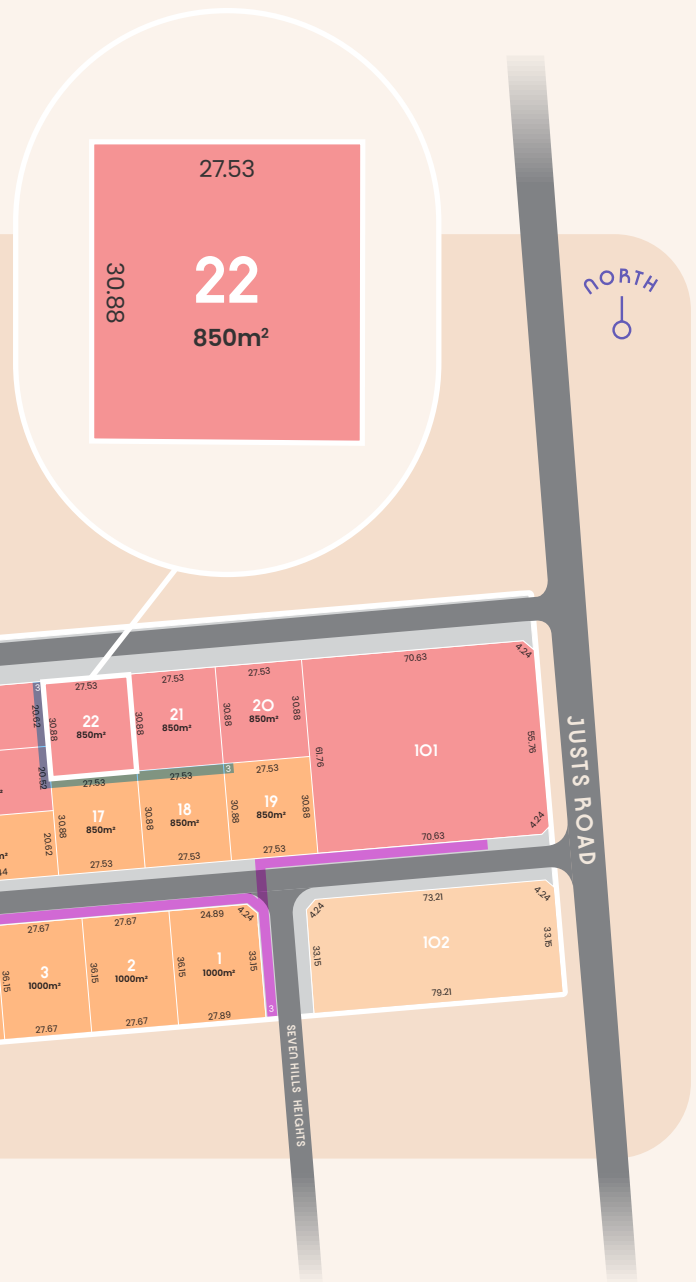

LOT 22 63-69 JUSTS ROAD SELICKS BEACH, SA 5174

Sellicks is a new boutique land release at Sellicks Beach south of Adelaide on the stunning Fleurieu Peninsula. Located on Justs Road, 875m from the ocean's edge, Sellicks consists of 42 generously sized allotments providing the perfect opportunity to create the beachside home and lifestyle you've been dreaming of.

FRONTAGE	27.53M
SIZE	850SQM

- Stage 1
- Stage 3
- Stormwater Pipe
- Stage 2
- Stage 4
- High Voltage

For marketing only, please rely on plan of division for measurement.