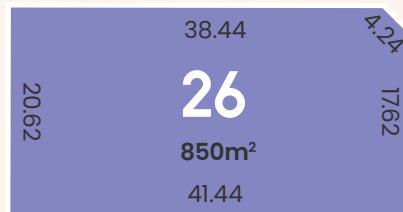

SELICKS

LOT 26 63-69 JUSTS ROAD SELICKS BEACH, SA 5174

Selicks is a new boutique land release at Selicks Beach south of Adelaide on the stunning Fleurieu Peninsula. Located on Justs Road, 875m from the ocean's edge, Selicks consists of 42 generously sized allotments providing the perfect opportunity to create the beachside home and lifestyle you've been dreaming of.

FRONTAGE	17.62M
SIZE	850SQM

- Stage 1
- Stage 3
- Stormwater Pipe
- Stage 2
- Stage 4
- High Voltage

← Selicks Beach 875m

For marketing only, please rely on plan of division for measurement.