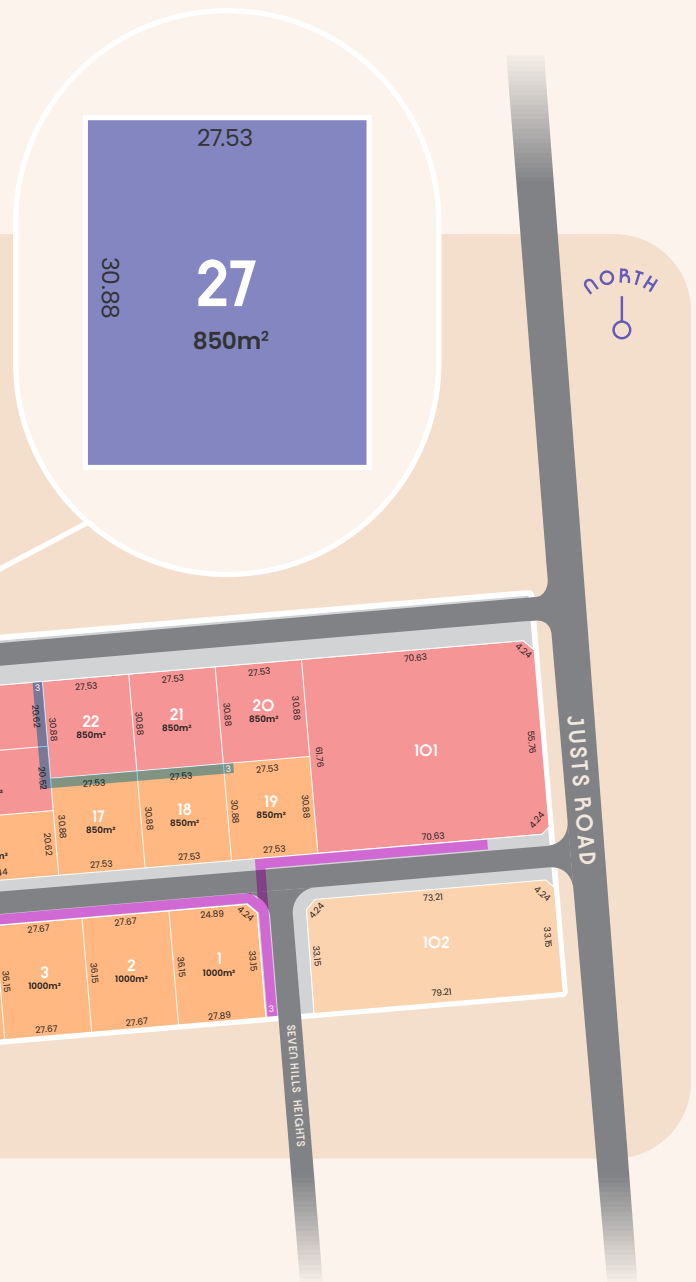

LOT 27 63-69 JUSTS ROAD SELICKS BEACH, SA 5174

Selicks is a new boutique land release at Selicks Beach south of Adelaide on the stunning Fleurieu Peninsula. Located on Justs Road, 875m from the ocean's edge, Selicks consists of 42 generously sized allotments providing the perfect opportunity to create the beachside home and lifestyle you've been dreaming of.

FRONTAGE	27.53M
SIZE	850SQM

- Stage 1
- Stage 3
- Stormwater Pipe
- Stage 2
- Stage 4
- High Voltage

← Selicks Beach 875m

For marketing only, please rely on plan of division for measurement.