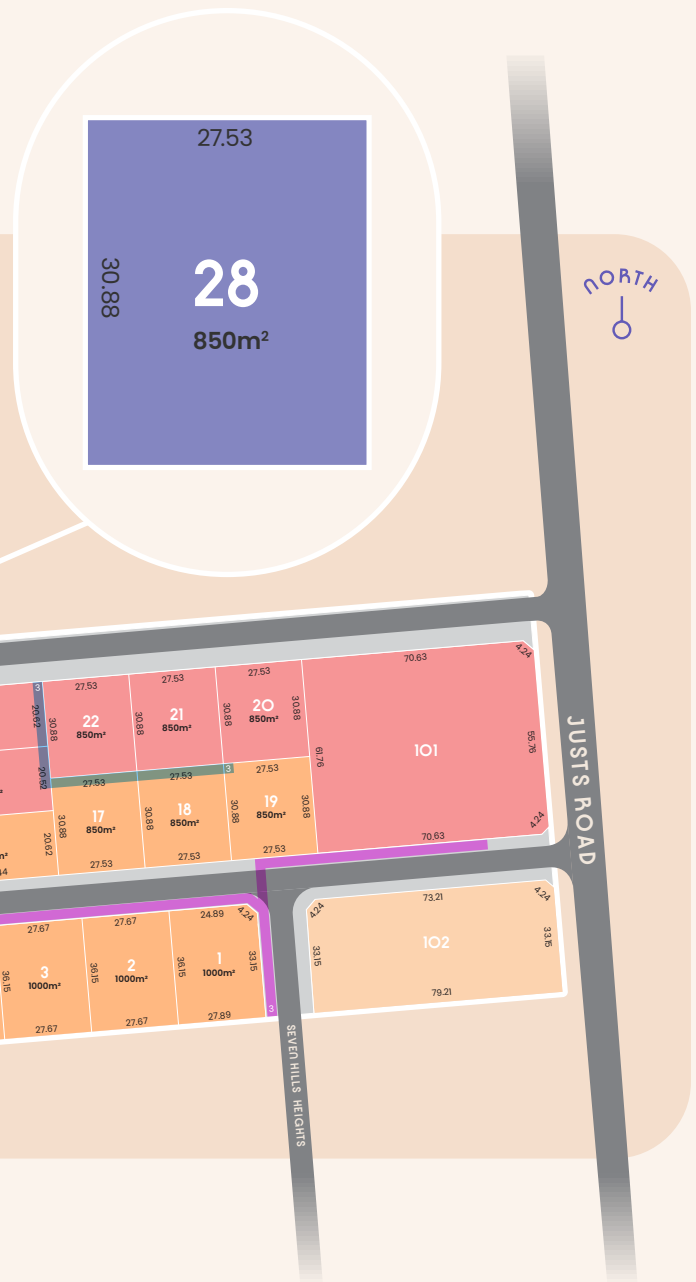

## LOT 28 63-69 JUSTS ROAD SELICKS BEACH, SA 5174

Sellicks is a new boutique land release at Sellicks Beach south of Adelaide on the stunning Fleurieu Peninsula. Located on Justs Road, 875m from the ocean's edge, Sellicks consists of 42 generously sized allotments providing the perfect opportunity to create the beachside home and lifestyle you've been dreaming of.

|          |        |
|----------|--------|
| FRONTAGE | 27.53M |
| SIZE     | 850SQM |

- Stage 1
- Stage 3
- Stormwater Pipe
- Stage 2
- Stage 4
- High Voltage

For marketing only, please rely on plan of division for measurement.