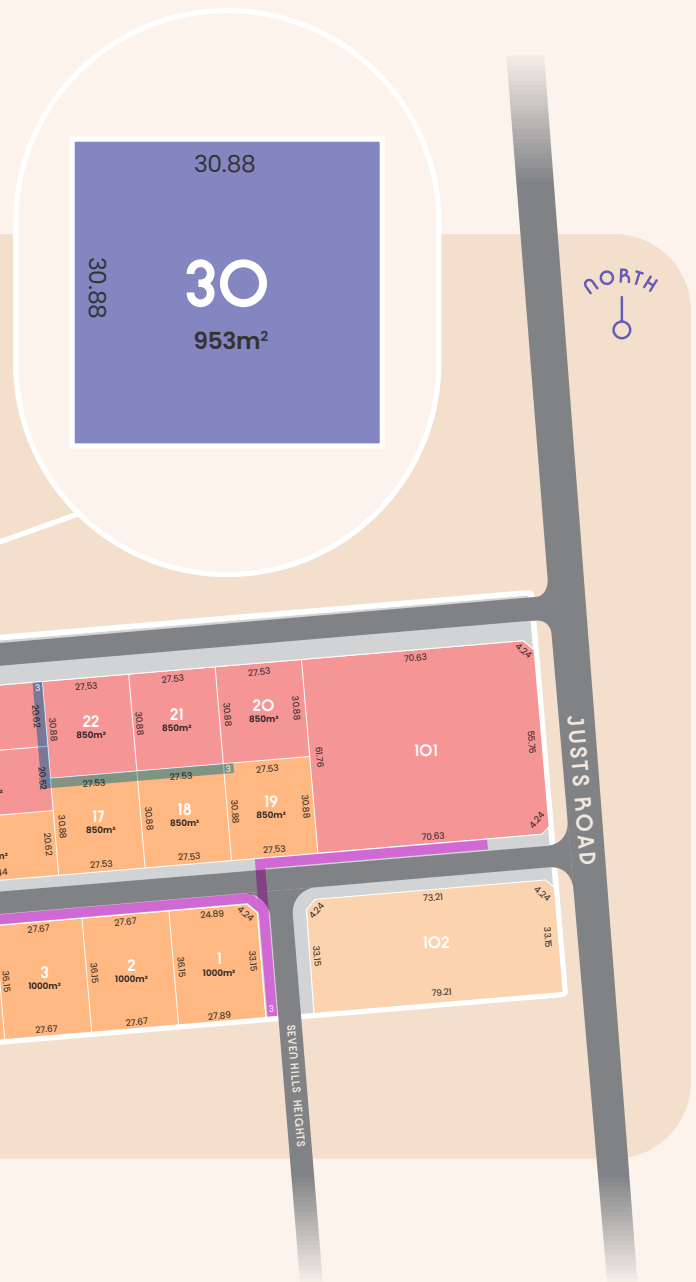

## LOT 30 63-69 JUSTS ROAD SELICKS BEACH, SA 5174

Sellicks is a new boutique land release at Sellicks Beach south of Adelaide on the stunning Fleurieu Peninsula. Located on Justs Road, 875m from the ocean's edge, Sellicks consists of 42 generously sized allotments providing the perfect opportunity to create the beachside home and lifestyle you've been dreaming of.

FRONTAGE	30.88M
SIZE	953SQM

- Stage 1
- Stage 3
- Stormwater Pipe
- Stage 2
- Stage 4
- High Voltage

For marketing only, please rely on plan of division for measurement.