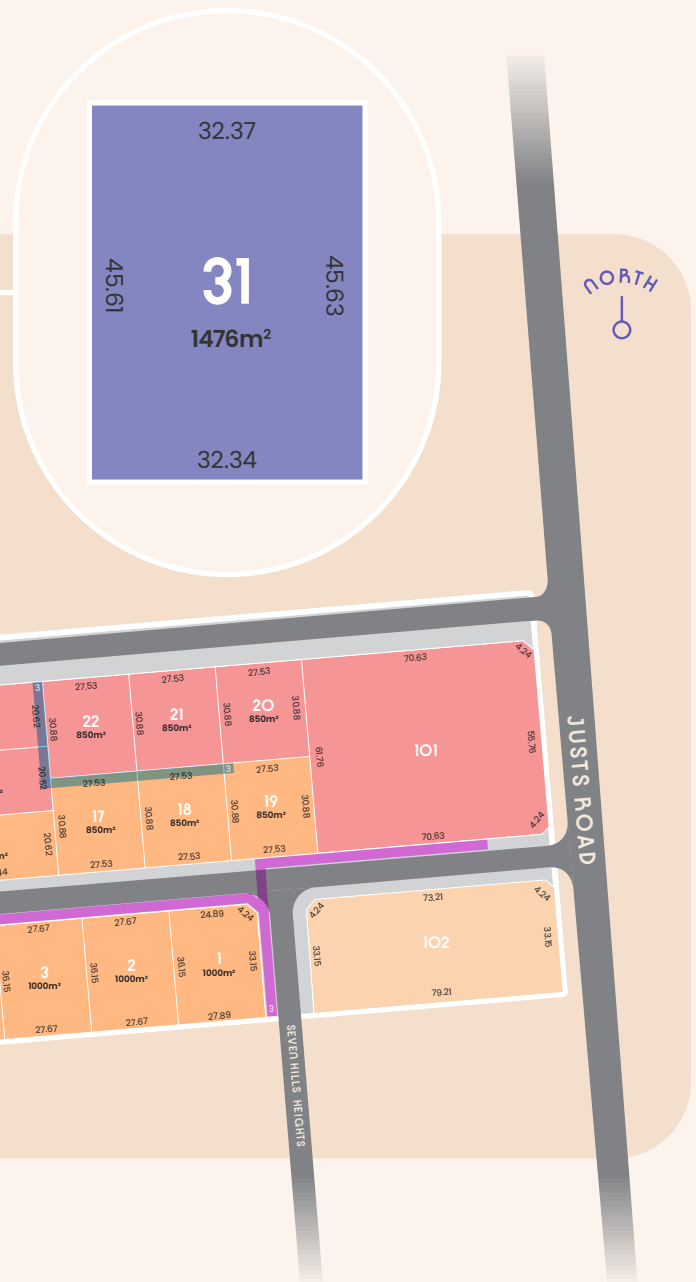

SELICKS

LOT 31 63-69 JUSTS ROAD SELICKS BEACH, SA 5174

Sellicks is a new boutique land release at Sellicks Beach south of Adelaide on the stunning Fleurieu Peninsula. Located on Justs Road, 875m from the ocean's edge, Sellicks consists of 42 generously sized allotments providing the perfect opportunity to create the beachside home and lifestyle you've been dreaming of.

FRONTAGE	32.34M
SIZE	1476SQM

- Stage 1
- Stage 3
- Stormwater Pipe
- Stage 2
- Stage 4
- High Voltage

← Sellicks Beach 875m

For marketing only, please rely on plan of division for measurement.