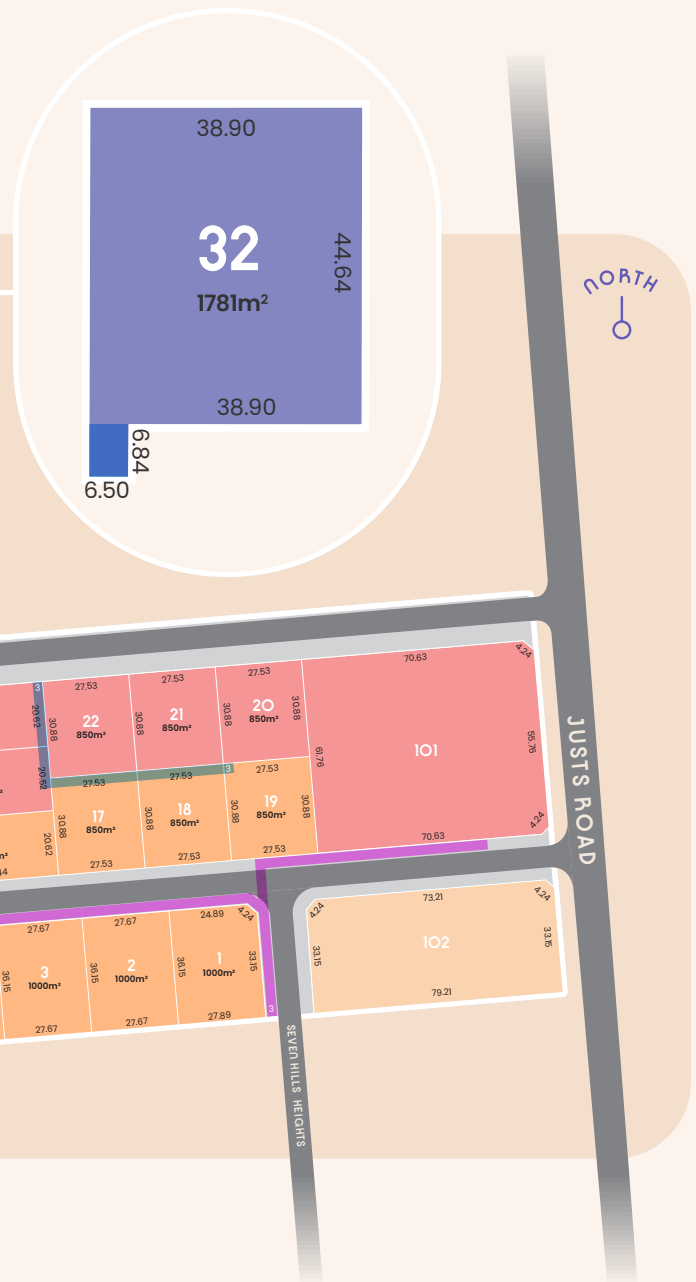

SELICKS

LOT 32 63-69 JUSTS ROAD SELICKS BEACH, SA 5174

Selicks is a new boutique land release at Selicks Beach south of Adelaide on the stunning Fleurieu Peninsula. Located on Justs Road, 875m from the ocean's edge, Selicks consists of 42 generously sized allotments providing the perfect opportunity to create the beachside home and lifestyle you've been dreaming of.

FRONTAGE	38.9M
SIZE	1781SQM

- Stage 1
- Stage 3
- Stormwater Pipe
- Stage 2
- Stage 4
- High Voltage

← Selicks Beach 875m

For marketing only, please rely on plan of division for measurement.