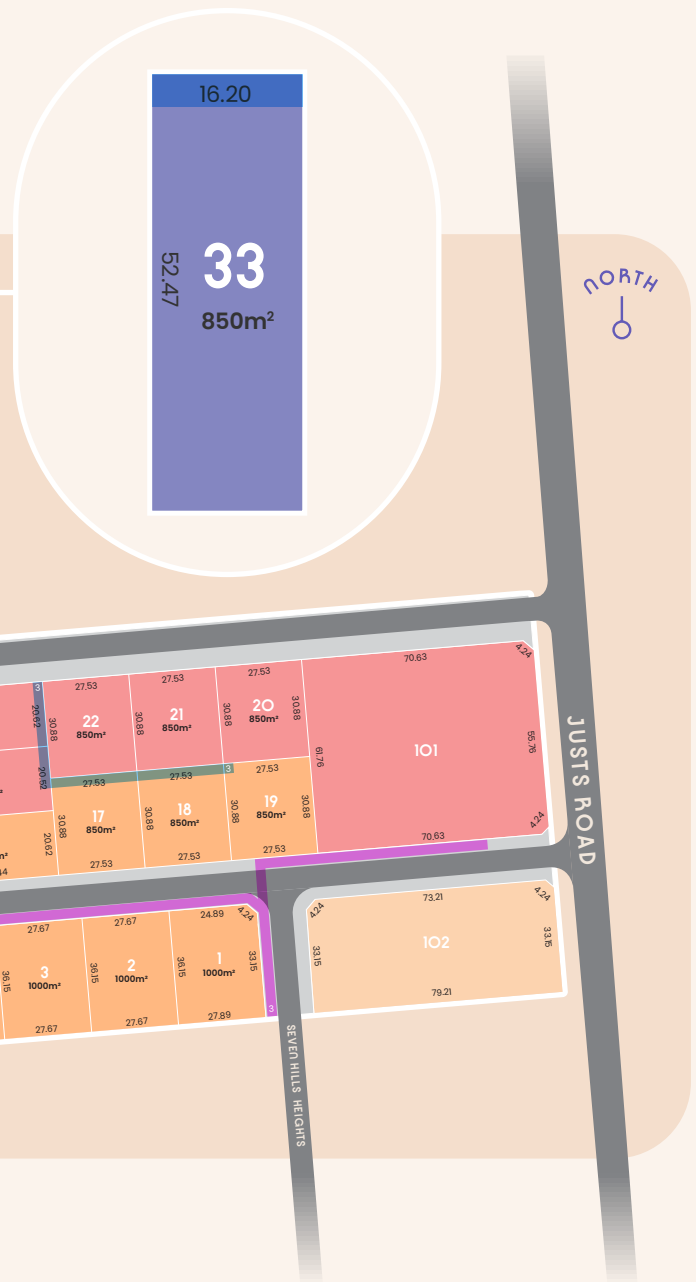

LOT 33 63-69 JUSTS ROAD SELICKS BEACH, SA 5174

Selicks is a new boutique land release at Selicks Beach south of Adelaide on the stunning Fleurieu Peninsula. Located on Justs Road, 875m from the ocean's edge, Selicks consists of 42 generously sized allotments providing the perfect opportunity to create the beachside home and lifestyle you've been dreaming of.

FRONTAGE	16.20M
SIZE	850SQM

- Stage 1
- Stage 3
- Stormwater Pipe
- Stage 2
- Stage 4
- High Voltage

For marketing only, please rely on plan of division for measurement.