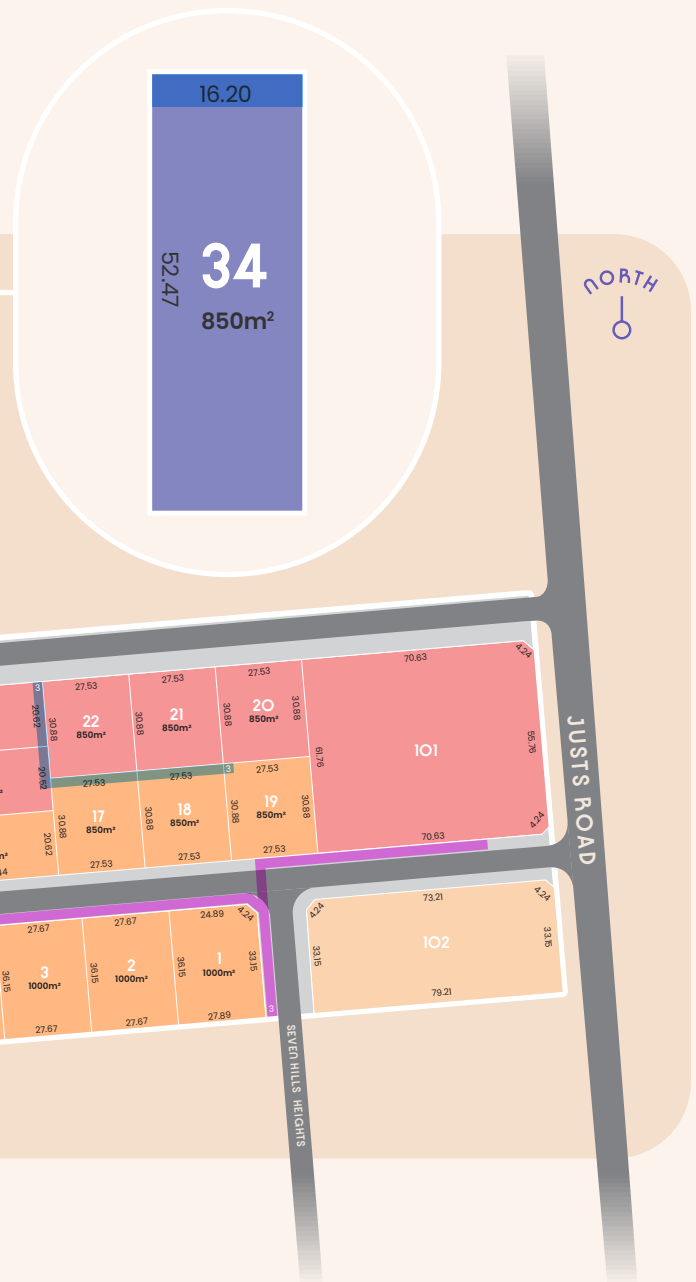

SELICKS

LOT 34 63-69 JUSTS ROAD SELICKS BEACH, SA 5174

Selicks is a new boutique land release at Selicks Beach south of Adelaide on the stunning Fleurieu Peninsula. Located on Justs Road, 875m from the ocean's edge, Selicks consists of 42 generously sized allotments providing the perfect opportunity to create the beachside home and lifestyle you've been dreaming of.

FRONTAGE	16.20M
SIZE	850SQM

- Stage 1 ● Stage 3 — Stormwater Pipe
- Stage 2 ● Stage 4 — High Voltage

← Selicks Beach 875m

For marketing only, please rely on plan of division for measurement.