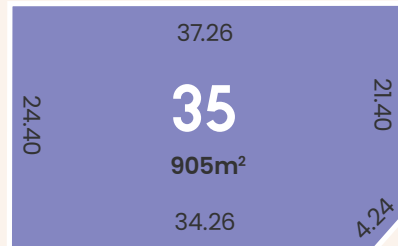

SELICKS

LOT 35 63-69 JUSTS ROAD SELICKS BEACH, SA 5174

Selicks is a new boutique land release at Selicks Beach south of Adelaide on the stunning Fleurieu Peninsula. Located on Justs Road, 875m from the ocean's edge, Selicks consists of 42 generously sized allotments providing the perfect opportunity to create the beachside home and lifestyle you've been dreaming of.

FRONTAGE	21.4M
SIZE	905SQM

- Stage 1
- Stage 3
- Stormwater Pipe
- Stage 2
- Stage 4
- High Voltage

← Selicks Beach 875m

For marketing only, please rely on plan of division for measurement.