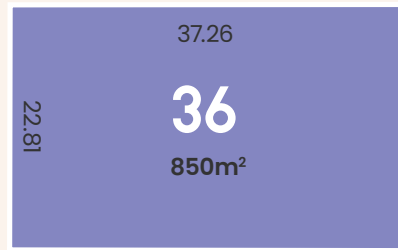

SELICKS

LOT 36 63-69 JUSTS ROAD SELICKS BEACH, SA 5174

Sellicks is a new boutique land release at Sellicks Beach south of Adelaide on the stunning Fleurieu Peninsula. Located on Justs Road, 875m from the ocean's edge, Sellicks consists of 42 generously sized allotments providing the perfect opportunity to create the beachside home and lifestyle you've been dreaming of.

| | |
|----------|--------|
| FRONTAGE | 22.81M |
| SIZE | 850SQM |

- Stage 1
- Stage 3
- Stormwater Pipe
- Stage 2
- Stage 4
- High Voltage

← Sellicks Beach 875m

For marketing only, please rely on plan of division for measurement.