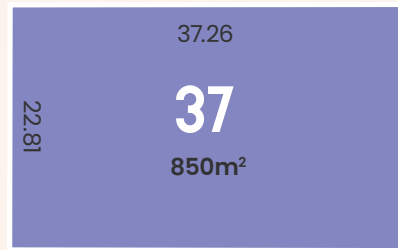

SELICKS

LOT 37 63-69 JUSTS ROAD SELICKS BEACH, SA 5174

Sellicks is a new boutique land release at Sellicks Beach south of Adelaide on the stunning Fleurieu Peninsula. Located on Justs Road, 875m from the ocean's edge, Sellicks consists of 42 generously sized allotments providing the perfect opportunity to create the beachside home and lifestyle you've been dreaming of.

FRONTAGE	22.81M
SIZE	850SQM

- Stage 1
- Stage 3
- Stormwater Pipe
- Stage 2
- Stage 4
- High Voltage

← Sellicks Beach 875m

For marketing only, please rely on plan of division for measurement.