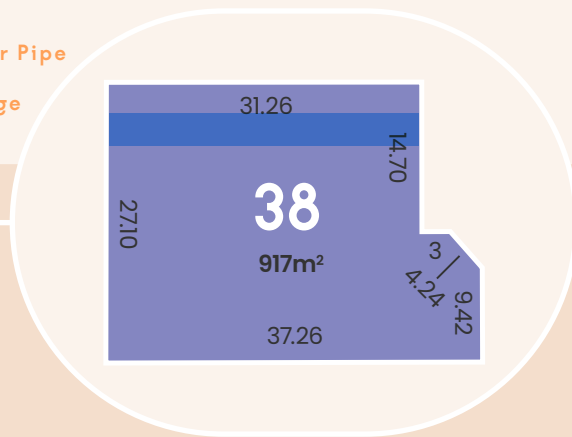

SELICKS

LOT 38 63-69 JUSTS ROAD SELICKS BEACH, SA 5174

Selicks is a new boutique land release at Selicks Beach south of Adelaide on the stunning Fleurieu Peninsula. Located on Justs Road, 875m from the ocean's edge, Selicks consists of 42 generously sized allotments providing the perfect opportunity to create the beachside home and lifestyle you've been dreaming of.

FRONTAGE	9.42M
SIZE	917SQM

- Stage 1
- Stage 3
- Stormwater Pipe
- Stage 2
- Stage 4
- High Voltage

← Selicks Beach 875m

For marketing only, please rely on plan of division for measurement.