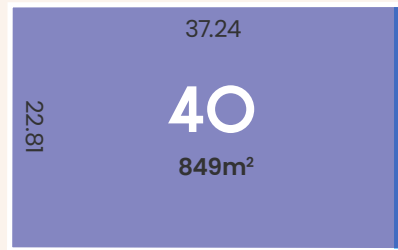

FRONTAGE	22.81M
SIZE	849SQM

- Stage 1
- Stage 3
- Stormwater Pipe
- Stage 2
- Stage 4
- High Voltage

← Selicks Beach 875m

For marketing only, please rely on plan of division for measurement.