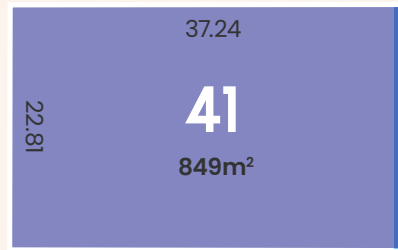

SELICKS

LOT 41 63-69 JUSTS ROAD SELICKS BEACH, SA 5174

Selicks is a new boutique land release at Selicks Beach south of Adelaide on the stunning Fleurieu Peninsula. Located on Justs Road, 875m from the ocean's edge, Selicks consists of 42 generously sized allotments providing the perfect opportunity to create the beachside home and lifestyle you've been dreaming of.

| | |
|----------|--------|
| FRONTAGE | 22.81M |
| SIZE | 849SQM |

- Stage 1
- Stage 3
- Stormwater Pipe
- Stage 2
- Stage 4
- High Voltage

← Selicks Beach 875m

For marketing only, please rely on plan of division for measurement.