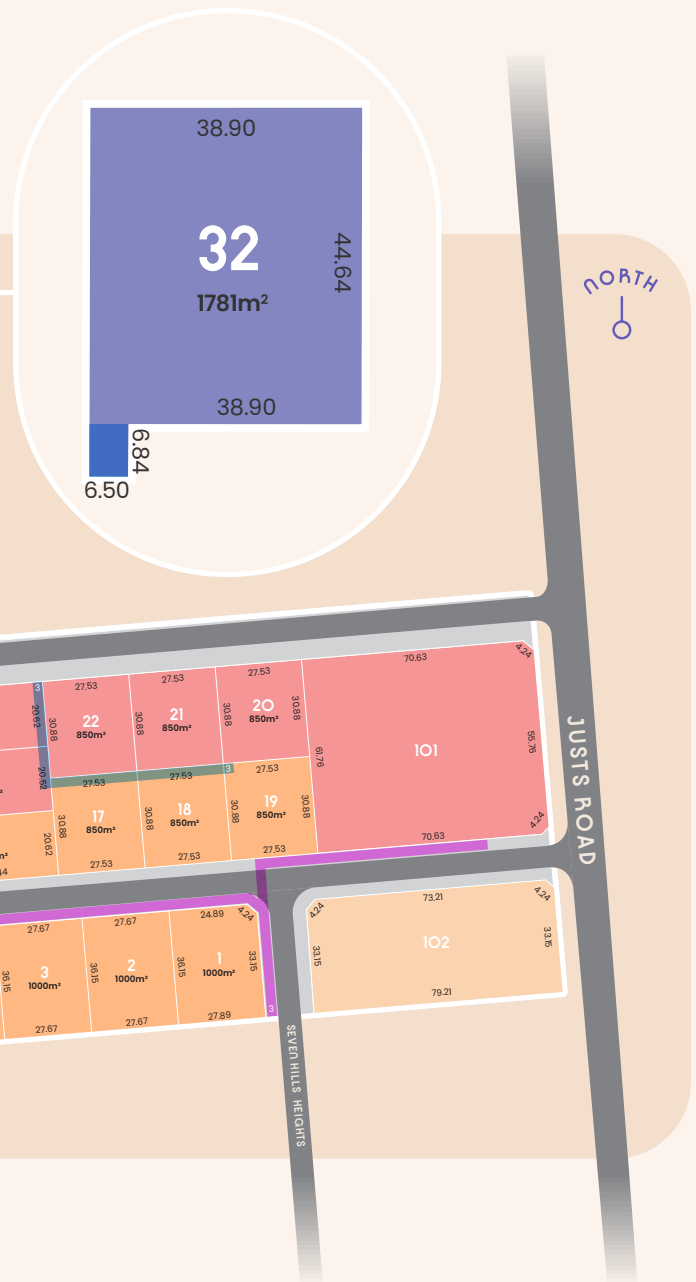

## LOT 32 63-69 JUSTS ROAD SELICKS BEACH, SA 5174

Selicks is a new boutique land release at Selicks Beach south of Adelaide on the stunning Fleurieu Peninsula. Located on Justs Road, 875m from the ocean's edge, Selicks consists of 42 generously sized allotments providing the perfect opportunity to create the beachside home and lifestyle you've been dreaming of.

FRONTAGE	38.9M
SIZE	1781SQM

- Stage 1
- Stage 3
- Stormwater Pipe
- Stage 2
- Stage 4
- High Voltage

← Selicks Beach 875m

For marketing only, please rely on plan of division for measurement.