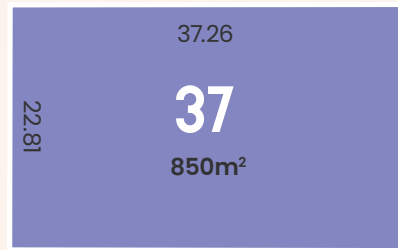

LOT 37 63-69 JUSTS ROAD SELICKS BEACH, SA 5174

Selicks is a new boutique land release at Selicks Beach south of Adelaide on the stunning Fleurieu Peninsula. Located on Justs Road, 875m from the ocean's edge, Selicks consists of 42 generously sized allotments providing the perfect opportunity to create the beachside home and lifestyle you've been dreaming of.

FRONTAGE	22.81M
SIZE	850SQM

- Stage 1
- Stage 3
- Stormwater Pipe
- Stage 2
- Stage 4
- High Voltage

← Selicks Beach 875m

For marketing only, please rely on plan of division for measurement.