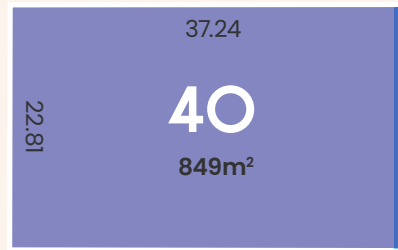

LOT 40 63-69 JUSTS ROAD SELICKS BEACH, SA 5174

Selicks is a new boutique land release at Selicks Beach south of Adelaide on the stunning Fleurieu Peninsula. Located on Justs Road, 875m from the ocean's edge, Selicks consists of 42 generously sized allotments providing the perfect opportunity to create the beachside home and lifestyle you've been dreaming of.

FRONTAGE	22.81M
SIZE	849SQM

- Stage 1
- Stage 3
- Stormwater Pipe
- Stage 2
- Stage 4
- High Voltage

For marketing only, please rely on plan of division for measurement.