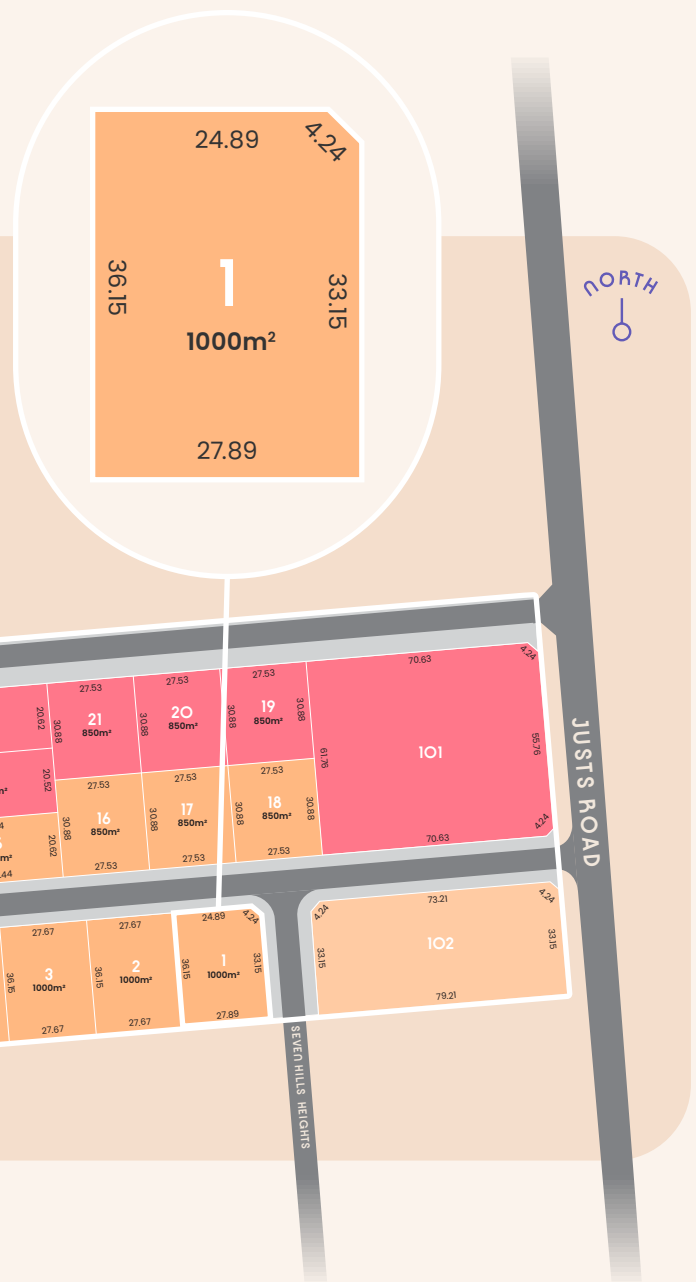

LOT 1 63-69 JUSTS ROAD SELICKS BEACH, SA 5174

Selicks is a new boutique land release at Selicks Beach south of Adelaide on the stunning Fleurieu Peninsula. Located on Justs Road, 875m from the ocean's edge, Selicks consists of 41 generously sized allotments providing the perfect opportunity to create the beachside home and lifestyle you've been dreaming of.

FRONTAGE	24.89M
SIZE	1000SQM

- Stage 1
- Stage 3
- Stage 2
- Stage 4

← Selicks Beach 875m

For marketing only, please rely on plan of division for measurement.