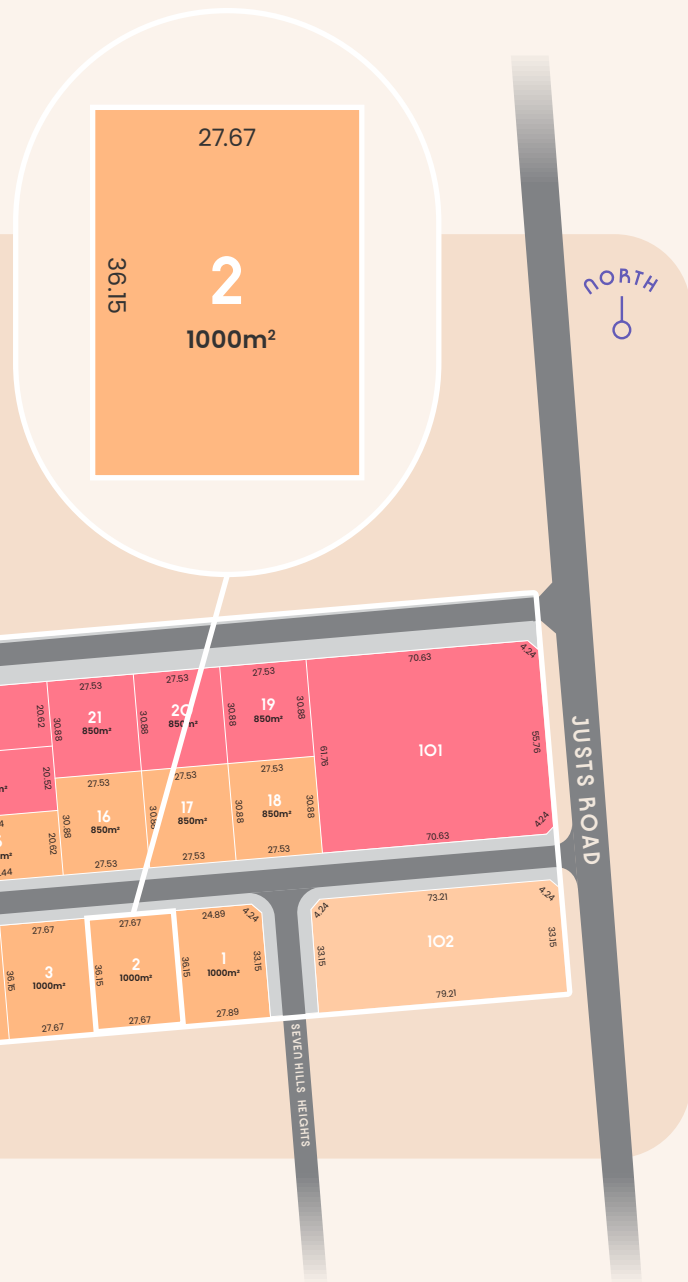

LOT 2 63-69 JUSTS ROAD SELICKS BEACH, SA 5174

Sellicks is a new boutique land release at Sellicks Beach south of Adelaide on the stunning Fleurieu Peninsula. Located on Justs Road, 875m from the ocean's edge, Sellicks consists of 41 generously sized allotments providing the perfect opportunity to create the beachside home and lifestyle you've been dreaming of.

FRONTAGE	27.67M
SIZE	1000SQM

- Stage 1
- Stage 3
- Stage 2
- Stage 4

← Sellicks Beach 875m

For marketing only, please rely on plan of division for measurement.