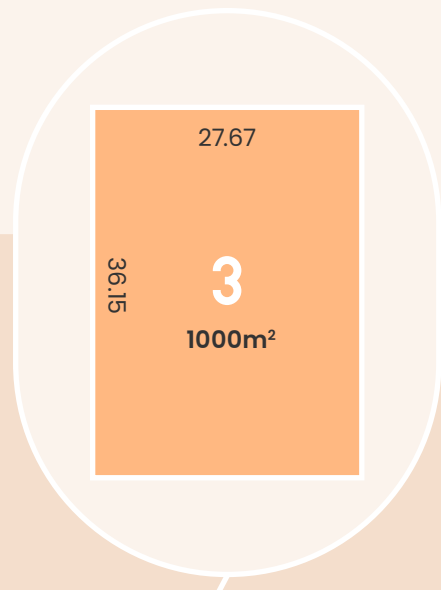

LOT 3 63-69 JUSTS ROAD SELICKS BEACH, SA 5174

Selicks is a new boutique land release at Selicks Beach south of Adelaide on the stunning Fleurieu Peninsula. Located on Justs Road, 875m from the ocean's edge, Selicks consists of 41 generously sized allotments providing the perfect opportunity to create the beachside home and lifestyle you've been dreaming of.

FRONTAGE	27.67M
SIZE	1000SQM

- Stage 1
- Stage 3
- Stage 2
- Stage 4

For marketing only, please rely on plan of division for measurement.