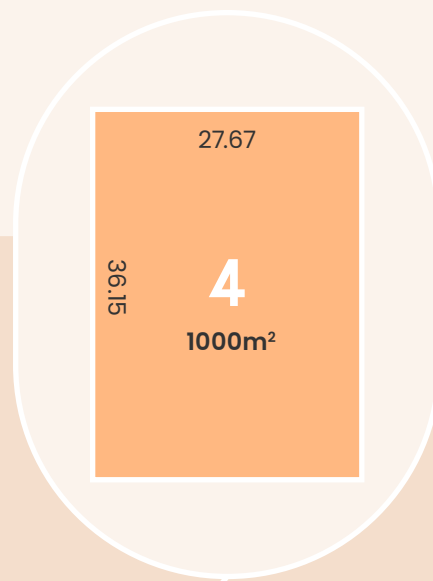

## LOT 4 63-69 JUSTS ROAD SELICKS BEACH, SA 5174

Selicks is a new boutique land release at Selicks Beach south of Adelaide on the stunning Fleurieu Peninsula. Located on Justs Road, 875m from the ocean's edge, Selicks consists of 41 generously sized allotments providing the perfect opportunity to create the beachside home and lifestyle you've been dreaming of.

FRONTAGE	27.67M
SIZE	1000SQM

- Stage 1
- Stage 3
- Stage 2
- Stage 4

For marketing only, please rely on plan of division for measurement.