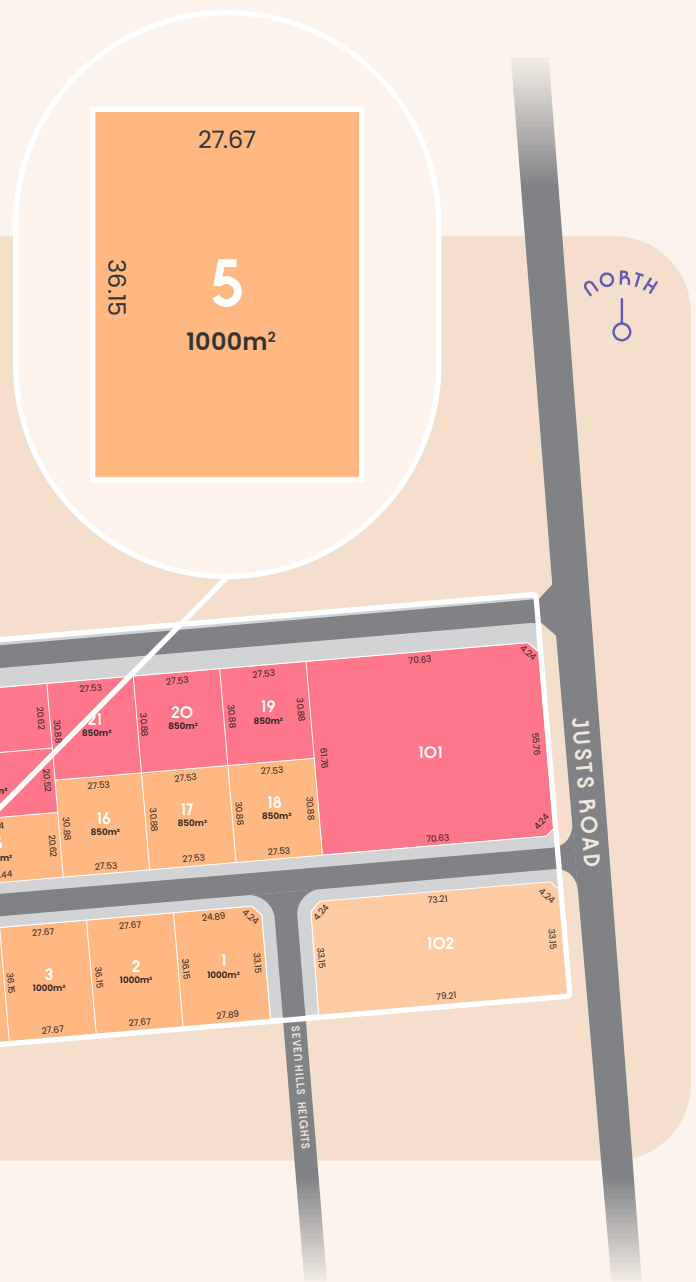

LOT 5 63-69 JUSTS ROAD SELICKS BEACH, SA 5174

Selicks is a new boutique land release at Selicks Beach south of Adelaide on the stunning Fleurieu Peninsula. Located on Justs Road, 875m from the ocean's edge, Selicks consists of 41 generously sized allotments providing the perfect opportunity to create the beachside home and lifestyle you've been dreaming of.

FRONTAGE	27.67M
SIZE	1000SQM

- Stage 1
- Stage 3
- Stage 2
- Stage 4

← Selicks Beach 875m

For marketing only, please rely on plan of division for measurement.