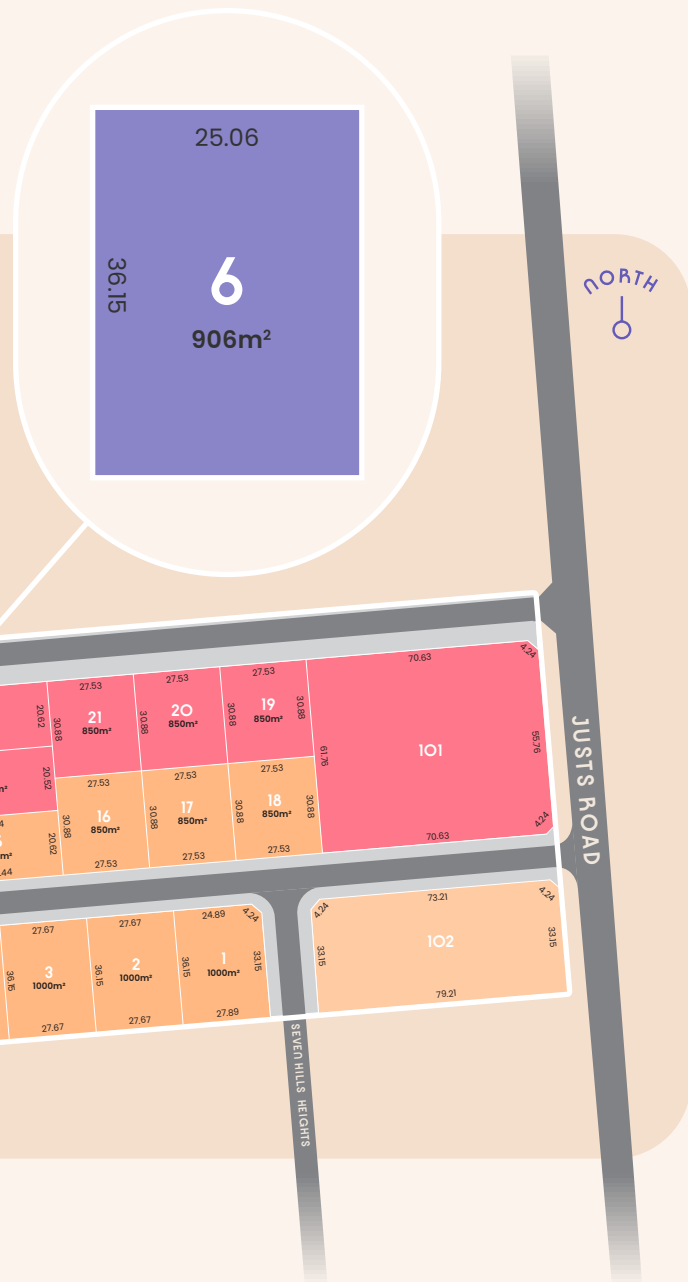

LOT 6 63-69 JUSTS ROAD SELICKS BEACH, SA 5174

Sellicks is a new boutique land release at Sellicks Beach south of Adelaide on the stunning Fleurieu Peninsula. Located on Justs Road, 875m from the ocean's edge, Sellicks consists of 41 generously sized allotments providing the perfect opportunity to create the beachside home and lifestyle you've been dreaming of.

FRONTAGE	25.06M
SIZE	906SQM

- Stage 1
- Stage 3
- Stage 2
- Stage 4

← Sellicks Beach 875m

For marketing only, please rely on plan of division for measurement.