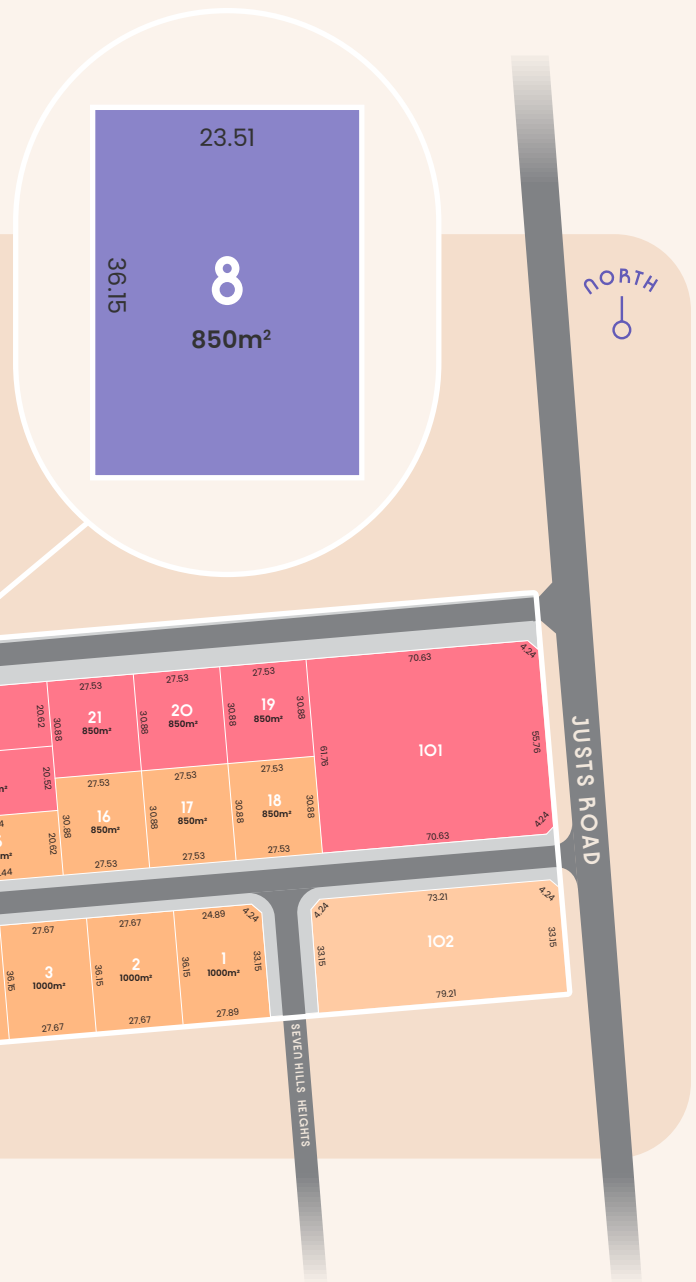

LOT 8 63-69 JUSTS ROAD SELICKS BEACH, SA 5174

Sellicks is a new boutique land release at Sellicks Beach south of Adelaide on the stunning Fleurieu Peninsula. Located on Justs Road, 875m from the ocean's edge, Sellicks consists of 41 generously sized allotments providing the perfect opportunity to create the beachside home and lifestyle you've been dreaming of.

FRONTAGE	23.51M
SIZE	850SQM

- Stage 1
- Stage 3
- Stage 2
- Stage 4

← Sellicks Beach 875m

For marketing only, please rely on plan of division for measurement.