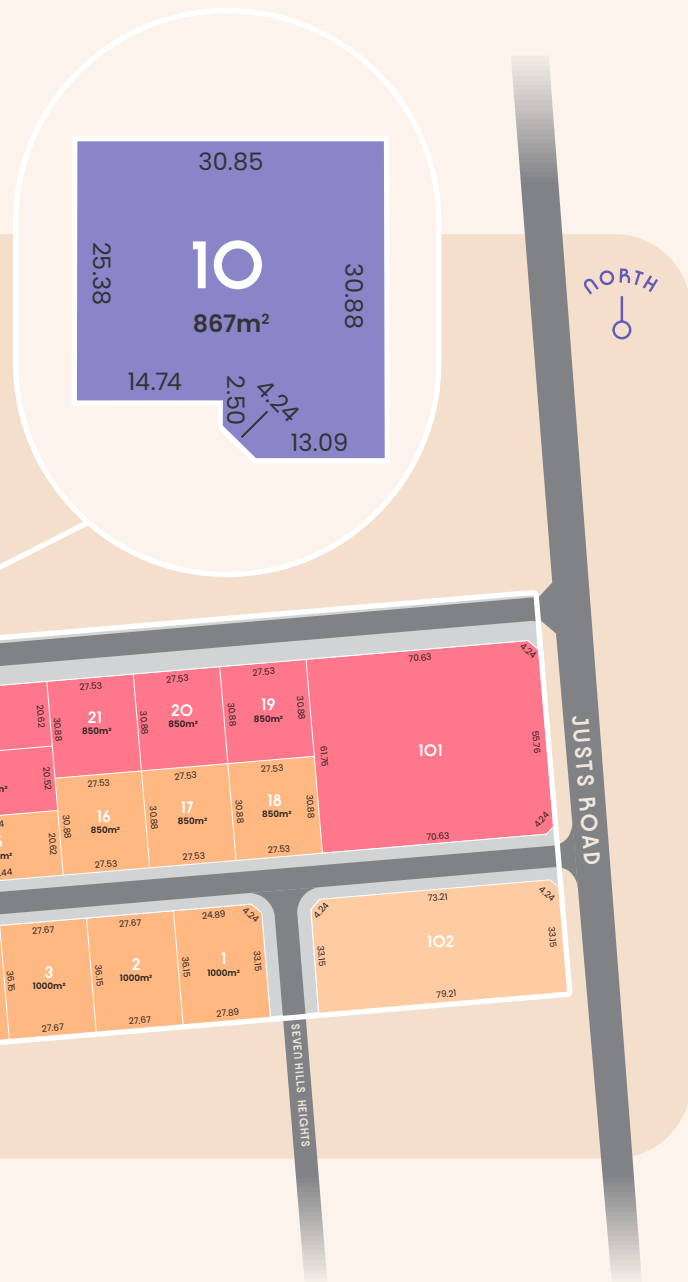

LOT 10 63-69 JUSTS ROAD SELICKS BEACH, SA 5174

Sellicks is a new boutique land release at Sellicks Beach south of Adelaide on the stunning Fleurieu Peninsula. Located on Justs Road, 875m from the ocean's edge, Sellicks consists of 41 generously sized allotments providing the perfect opportunity to create the beachside home and lifestyle you've been dreaming of.

FRONTAGE	30.85M
SIZE	867SQM

- Stage 1
- Stage 3
- Stage 2
- Stage 4

← Sellicks Beach 875m

For marketing only, please rely on plan of division for measurement.