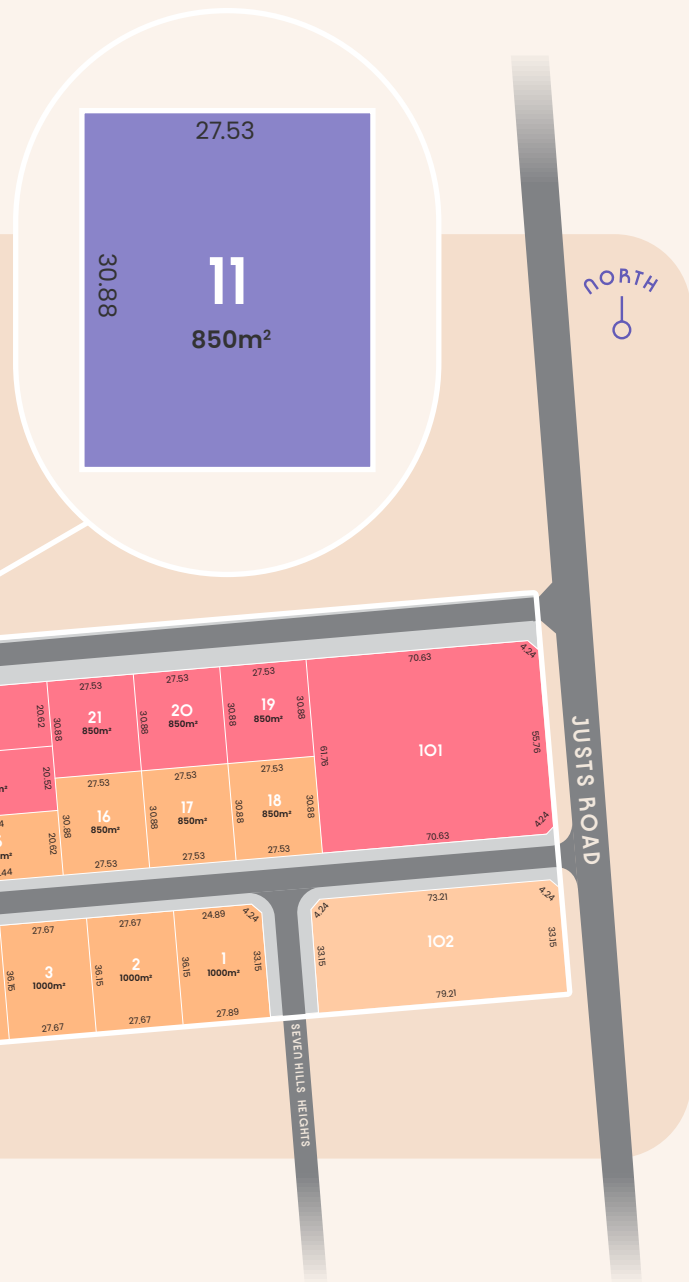

LOT 11 63-69 JUSTS ROAD SELICKS BEACH, SA 5174

Selicks is a new boutique land release at Selicks Beach south of Adelaide on the stunning Fleurieu Peninsula. Located on Justs Road, 875m from the ocean's edge, Selicks consists of 41 generously sized allotments providing the perfect opportunity to create the beachside home and lifestyle you've been dreaming of.

FRONTAGE	27.53M
SIZE	850SQM

- Stage 1
- Stage 3
- Stage 2
- Stage 4

← Selicks Beach 875m

For marketing only, please rely on plan of division for measurement.