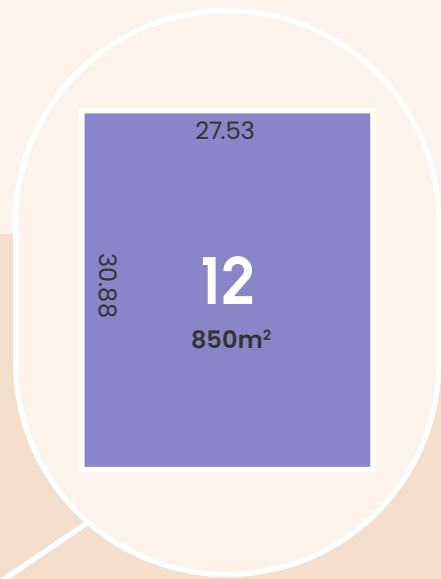

LOT 12 63-69 JUSTS ROAD SELICKS BEACH, SA 5174

Selicks is a new boutique land release at Selicks Beach south of Adelaide on the stunning Fleurieu Peninsula. Located on Justs Road, 875m from the ocean's edge, Selicks consists of 41 generously sized allotments providing the perfect opportunity to create the beachside home and lifestyle you've been dreaming of.

FRONTAGE	27.53M
SIZE	850SQM

- Stage 1
- Stage 3
- Stage 2
- Stage 4

For marketing only, please rely on plan of division for measurement.