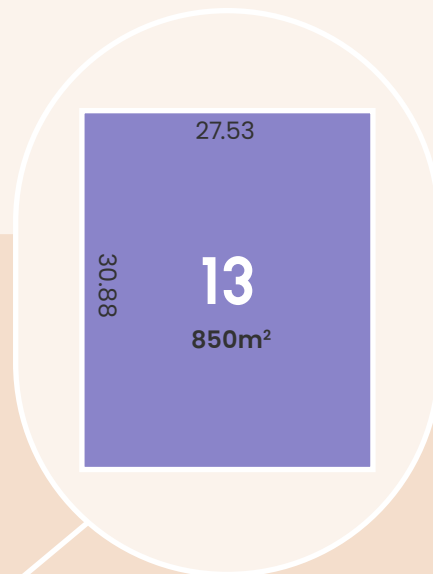

## LOT 13 63-69 JUSTS ROAD SELICKS BEACH, SA 5174

Selicks is a new boutique land release at Selicks Beach south of Adelaide on the stunning Fleurieu Peninsula. Located on Justs Road, 875m from the ocean's edge, Selicks consists of 41 generously sized allotments providing the perfect opportunity to create the beachside home and lifestyle you've been dreaming of.

FRONTAGE	27.53M
SIZE	850SQM

- Stage 1
- Stage 3
- Stage 2
- Stage 4

For marketing only, please rely on plan of division for measurement.