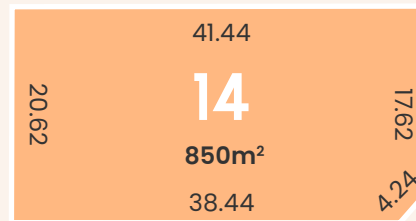

LOT 14 63-69 JUSTS ROAD SELICKS BEACH, SA 5174

Selicks is a new boutique land release at Selicks Beach south of Adelaide on the stunning Fleurieu Peninsula. Located on Justs Road, 875m from the ocean's edge, Selicks consists of 41 generously sized allotments providing the perfect opportunity to create the beachside home and lifestyle you've been dreaming of.

FRONTAGE	17.62M
SIZE	850SQM

- Stage 1
- Stage 3
- Stage 2
- Stage 4

For marketing only, please rely on plan of division for measurement.