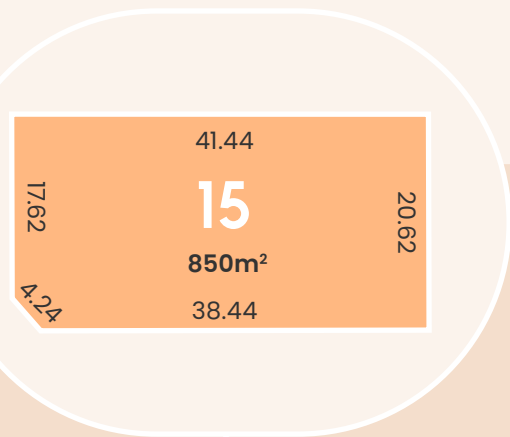

## LOT 15 63-69 JUSTS ROAD SELICKS BEACH, SA 5174

Selicks is a new boutique land release at Selicks Beach south of Adelaide on the stunning Fleurieu Peninsula. Located on Justs Road, 875m from the ocean's edge, Selicks consists of 41 generously sized allotments providing the perfect opportunity to create the beachside home and lifestyle you've been dreaming of.

FRONTAGE	17.62M
SIZE	850SQM

- Stage 1
- Stage 3
- Stage 2
- Stage 4

← Selicks Beach 875m

For marketing only, please rely on plan of division for measurement.