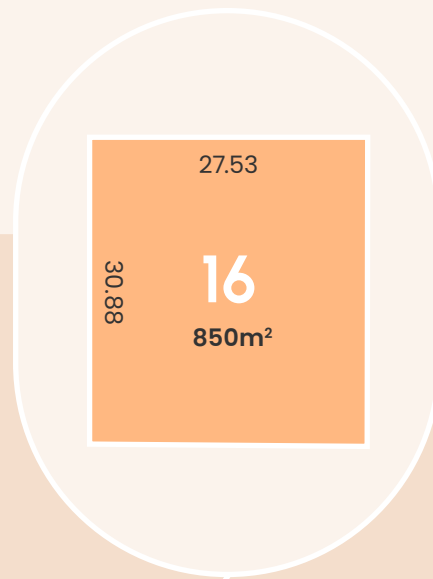

## LOT 16 63-69 JUSTS ROAD SELICKS BEACH, SA 5174

Selicks is a new boutique land release at Selicks Beach south of Adelaide on the stunning Fleurieu Peninsula. Located on Justs Road, 875m from the ocean's edge, Selicks consists of 41 generously sized allotments providing the perfect opportunity to create the beachside home and lifestyle you've been dreaming of.

FRONTAGE	27.53M
SIZE	850SQM

- Stage 1
- Stage 3
- Stage 2
- Stage 4

← Selicks Beach 875m

For marketing only, please rely on plan of division for measurement.